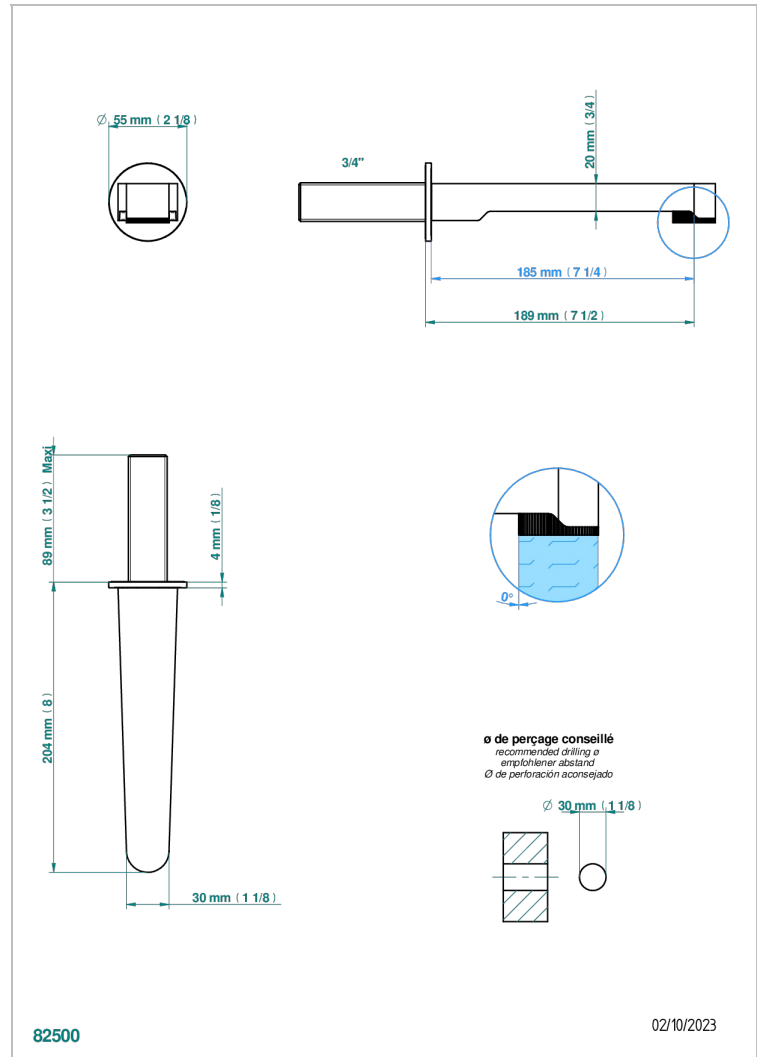

ZOOM.5

U4J-43GB

Basin wall spout 3/4 no T junction

THG[®]
PARIS

EIGENSCHAFTEN

- Zoom.5
- Basin wall spout 3/4 no T junction

VERFÜGBARE OBERFLÄCHEN

Blassgold - F30
Blassgold matt unlackiert - F31
Bronze hell - D01
Chrom - A02
Gold - F01
Gold matt - F07

Mattschwarz keramik - D30
Nickel matt - C01
Pvd blush - H62
Pvd blush matt - H60
Pvd bronze braun - F33
Pvd bronze braun matt - F34

Pvd gold - H52
Pvd gold matt - H53
Pvd graphite - H64
Pvd graphite matt - H65
Pvd messing - H49
Pvd messing matt - H50