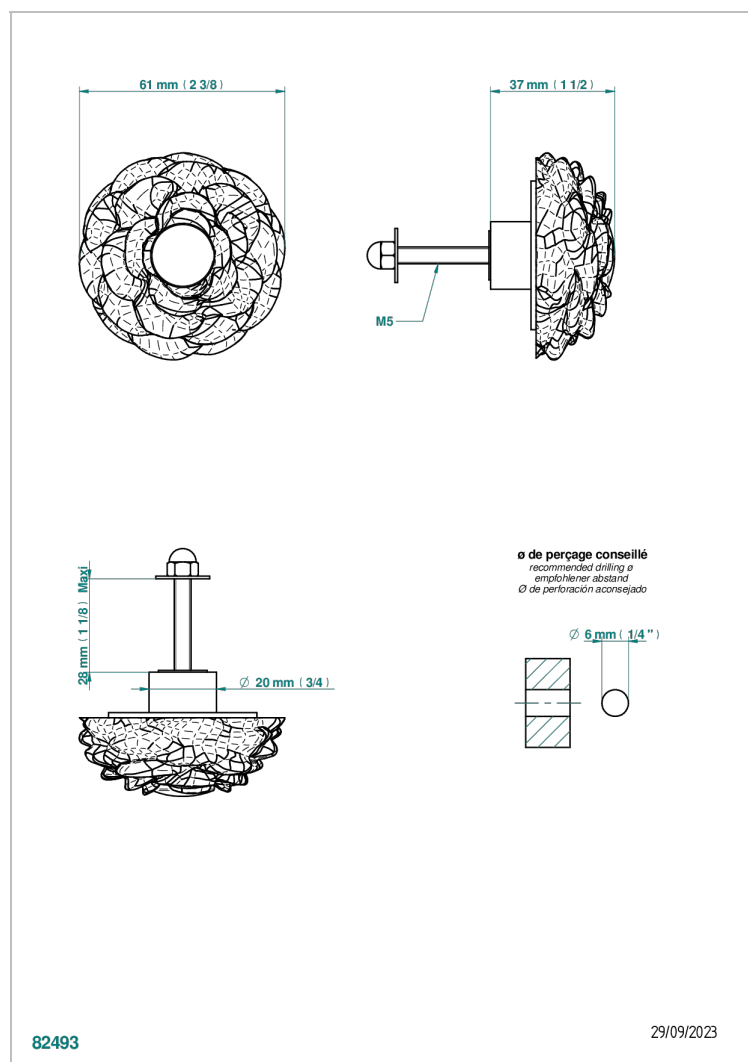

CAMELIA BLACK CRYSTAL

U5K-26BT

Small size knob

THG[®]
PARIS

CHARACTERISTIC

- Camélia Black crystal
- Small size knob

AVAILABLE FINITIONS

Black ceram - D30
Blush PVD - H62
Brass color PVD - H49
Brown bronze color PVD - F33
Chrome polished - A02
Gold color PVD - H52

Nickel antique / Sovereign - H28
Nickel color PVD - H55
Nickel polished - B01
Soft matt gold - F31
Umber PVD - H66