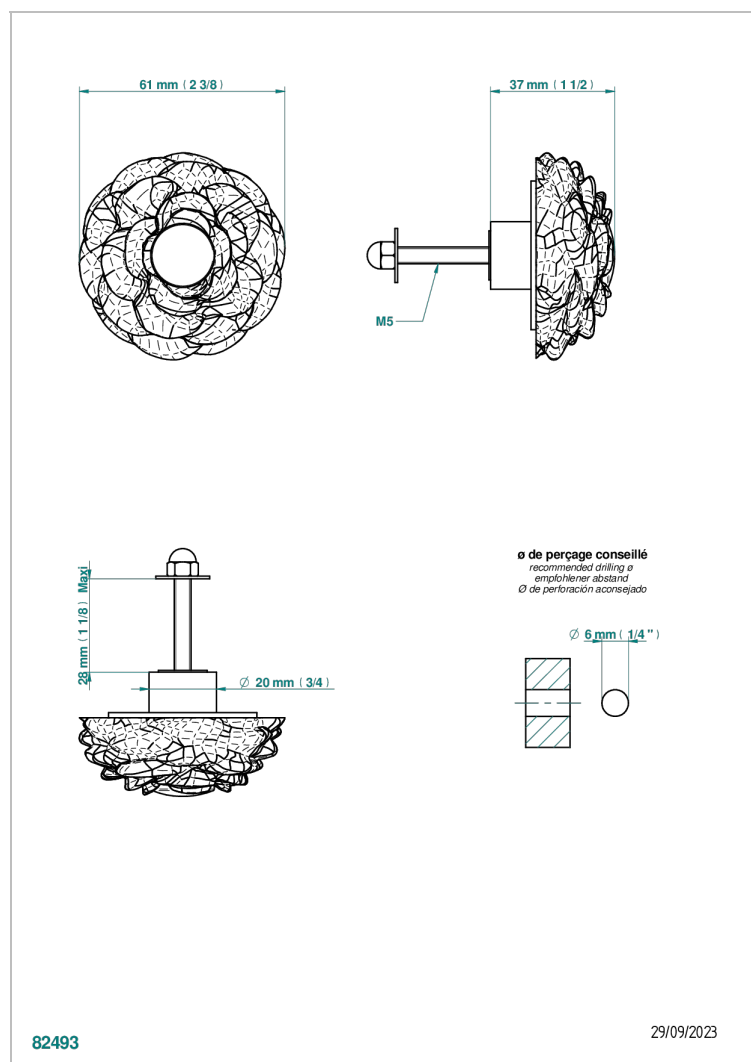

CAMELIA BLACK CRYSTAL

U5K-26BT

Small size knob

THG[®]
PARIS

CHARACTERISTIC

- Camélia Black crystal
- Small size knob

AVAILABLE FINITIONS

Antique nickel - H28
Black ceram - D30
Blush PVD - H62
Brass color PVD - H49
Brown bronze color PVD - F33
Gold color PVD - H52