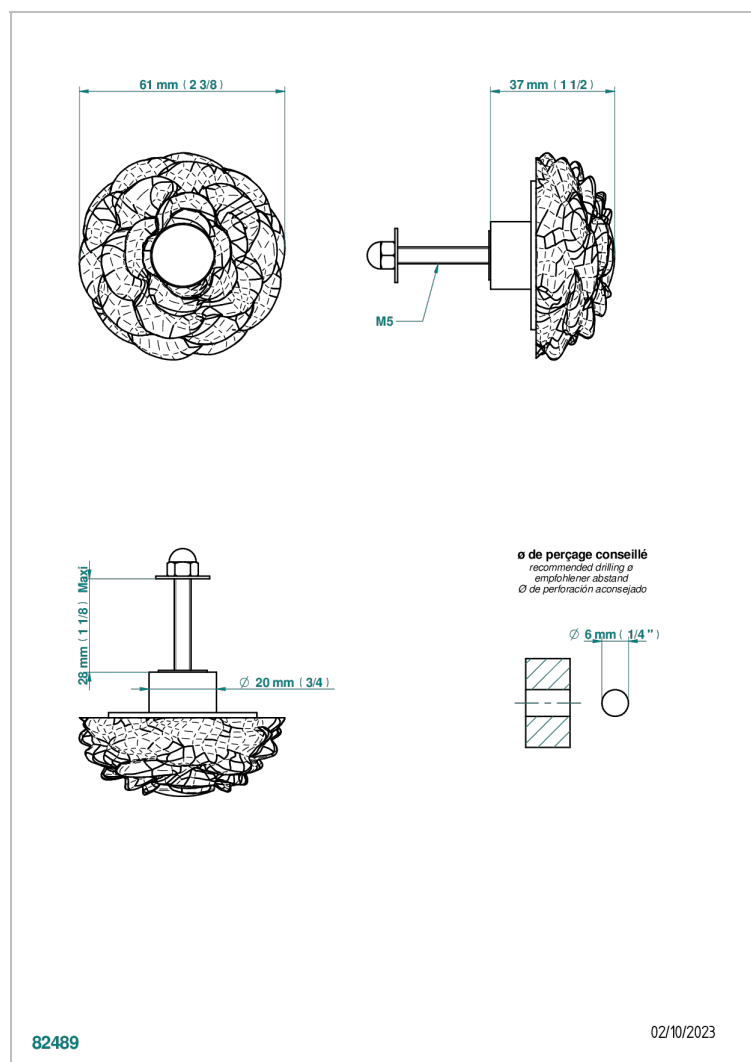

CAMELIA CLEAR CRYSTAL

U5L-26BT

Small size knob

THG[®]
PARIS

CHARACTERISTIC

- Camélia Clear crystal
- Small size knob

AVAILABLE FINITIONS

Black ceram - D30
Blush PVD - H62
Brass color PVD - H49
Brown bronze color PVD - F33
Chrome polished - A02
Gold color PVD - H52

Nickel antique / Sovereign - H28
Nickel color PVD - H55
Nickel polished - B01
Soft matt gold - F31
Umber PVD - H66