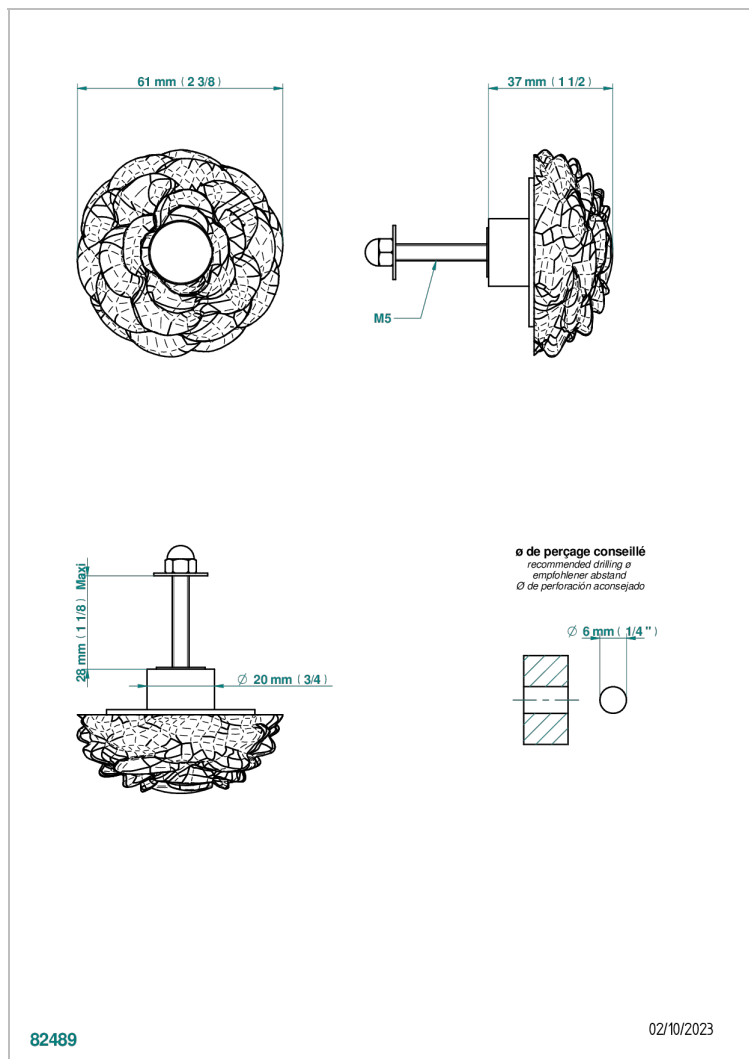

CAMELIA CLEAR CRYSTAL

U5L-26BT

Small size knob

THG[®]
PARIS

CHARACTERISTIC

- Camélia Clear crystal
- Small size knob

AVAILABLE FINITIONS

Antique nickel - H28
Black ceram - D30
Blush PVD - H62
Brass color PVD - H49
Brown bronze color PVD - F33
Gold color PVD - H52