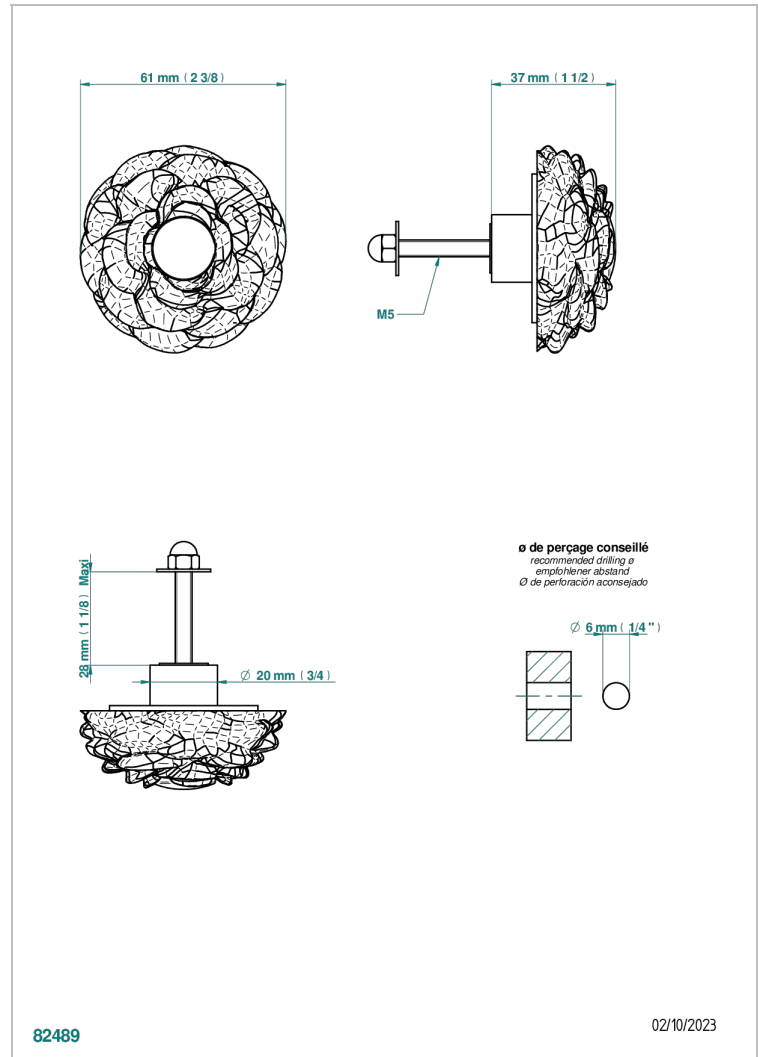

# CAMELIA CLEAR CRYSTAL

U5L-26BT

Small size knob

THG<sup>®</sup>  
PARIS

## CHARACTERISTIC

- Camélia Clear crystal
- Small size knob