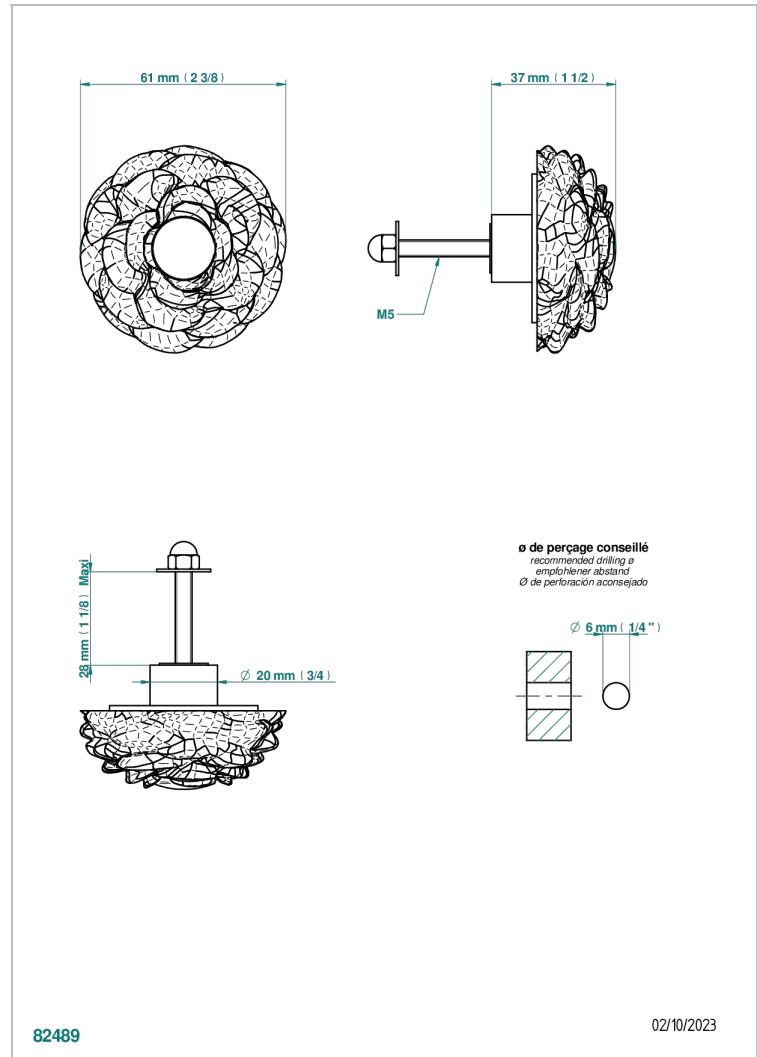

# CAMELIA CLEAR CRYSTAL

U5L-26BT

Small size knob

THG<sup>®</sup>  
PARIS

## CHARACTERISTIC

- Camélia Clear crystal
- Small size knob