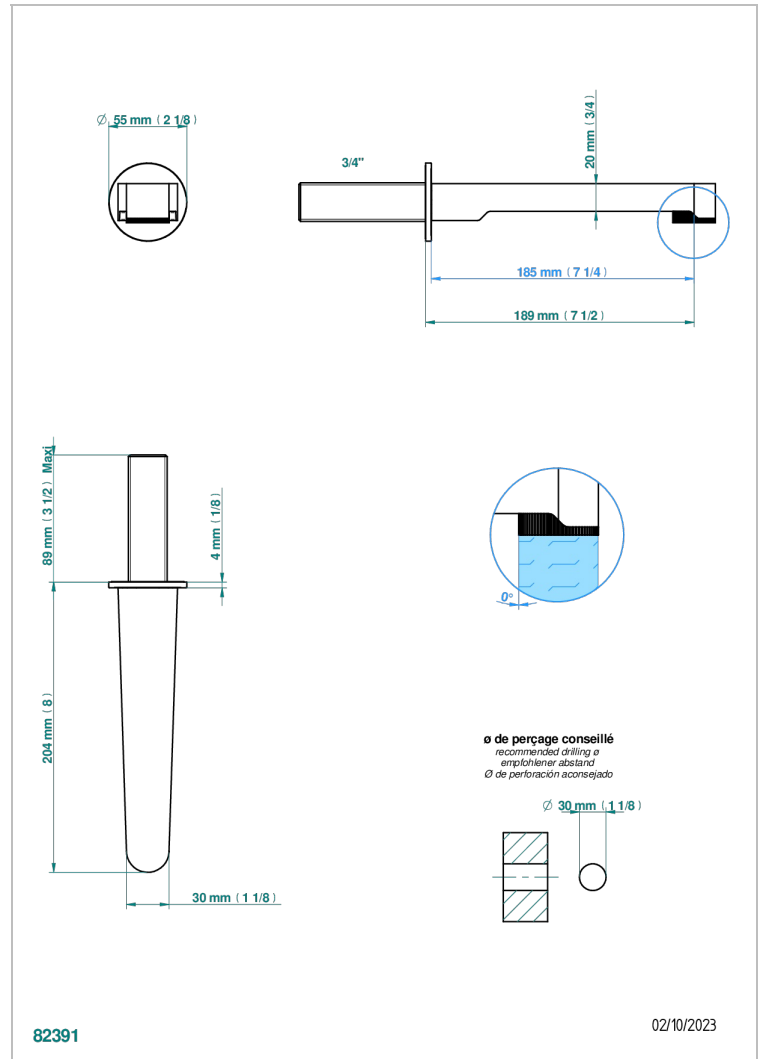

ZOOM.12

U4L-42GB

Wall mounted bath spout, without T junction

THG[®]
PARIS

CARACTERÍSTICAS

- Zoom.12
- Wall mounted bath spout, without T junction

ACABADOS DISPONIBLES

Bronce claro - D01
Cerámica negra mate - D30
Cromo - A02
Dorado - F01
Dorado mate - F07
Dorado pálido - F30