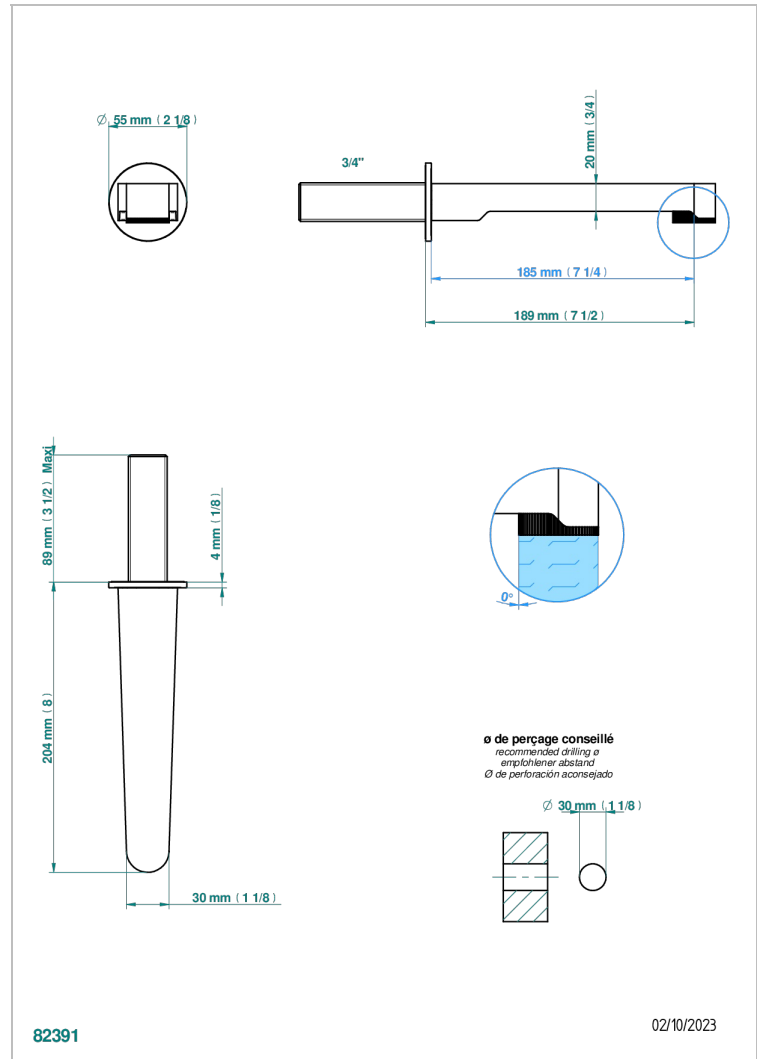

ZOOM.12

U4L-42GB

Bath spout, wall mounted

CHARACTERISTIC

- Zoom.12
- Bath spout, wall mounted

AVAILABLE FINITIONS

Black ceram - D30
Blush PVD - H62
Brass color PVD - H49
Brown bronze color PVD - F33
Chrome polished - A02
Gold color PVD - H52

Nickel color PVD - H55
Nickel polished - B01
Soft gold - F30
Soft matt gold - F31
Umber PVD - H66