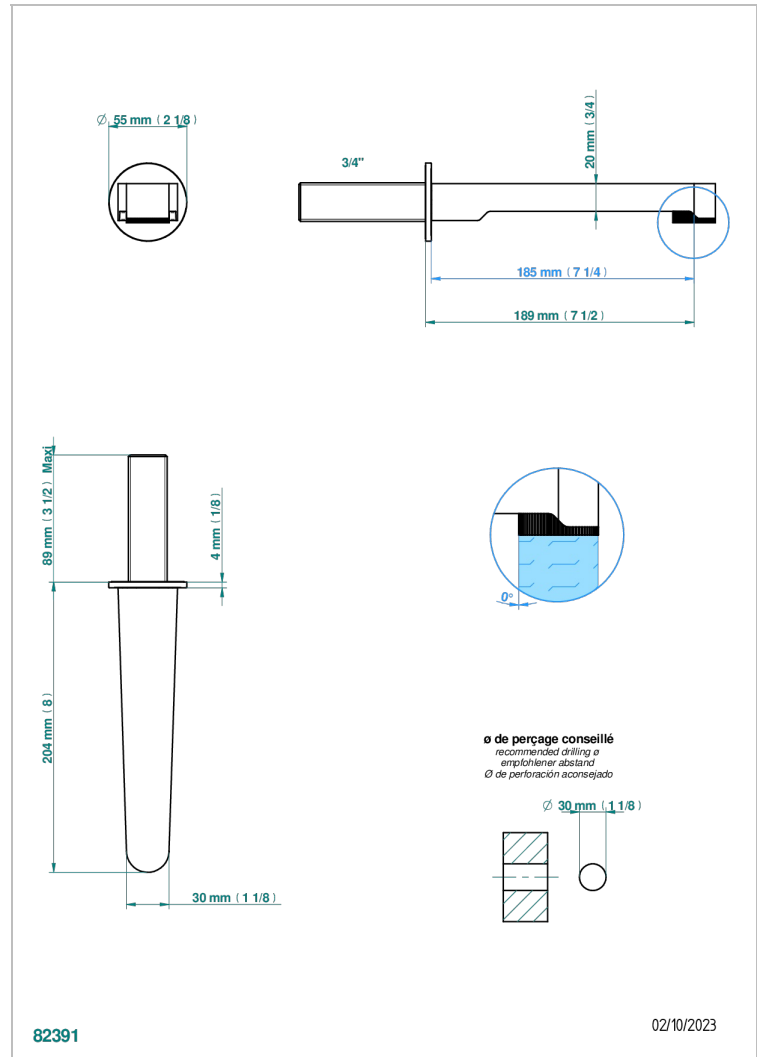

# ZOOM.7

U4K-42GB

Bath spout, wall mounted

## CHARACTERISTIC

- Zoom.7
- Bath spout, wall mounted