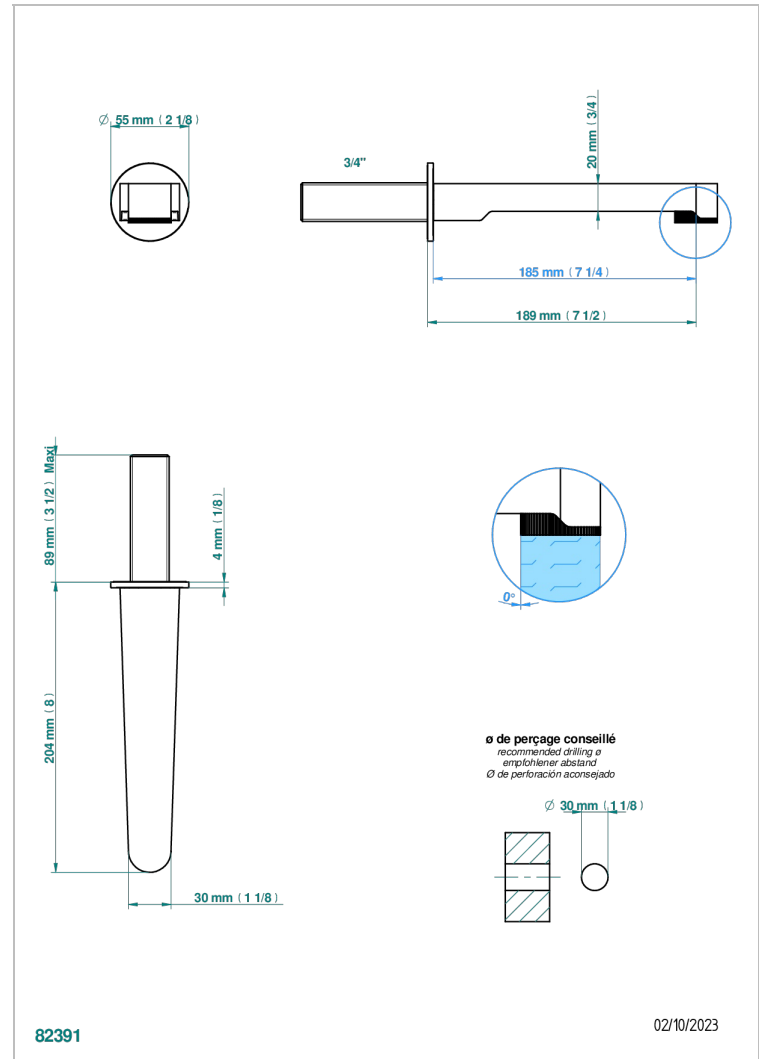

# ZOOM.5

U4J-42GB

Bath spout, wall mounted

THG<sup>®</sup>  
PARIS

## CHARACTERISTIC

- Zoom.5
- Bath spout, wall mounted