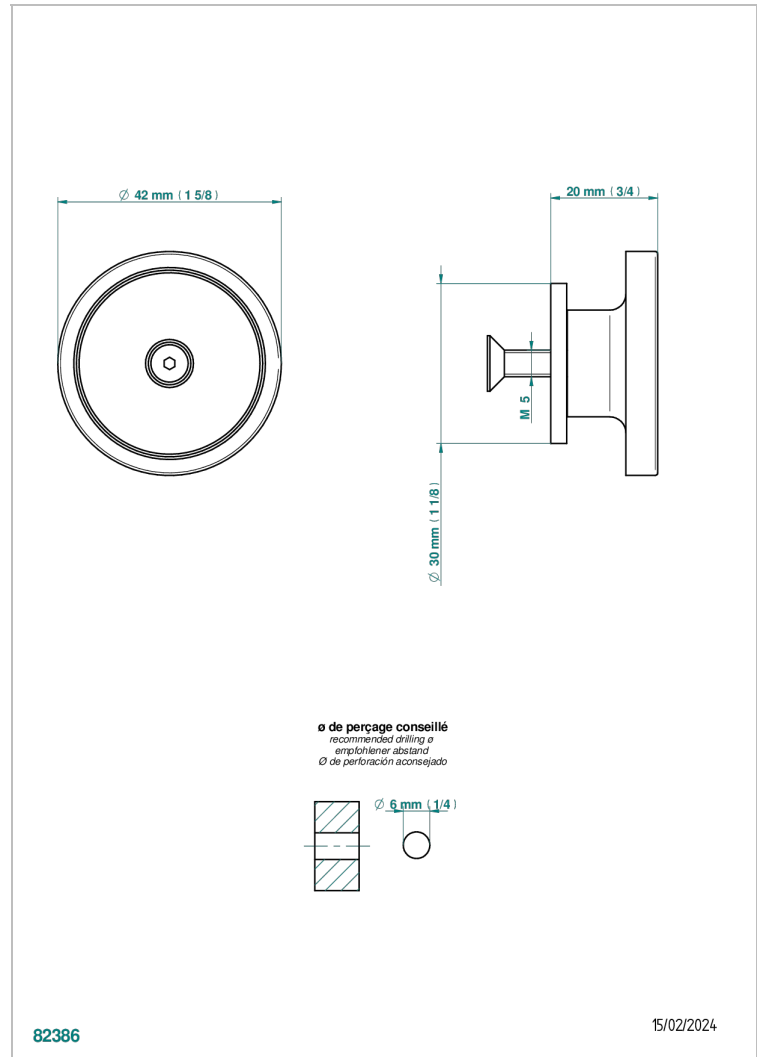

ZOOM.12

U4L-26BP

Medium size knob

CHARACTERISTIC

- Zoom.12
- Medium size knob

AVAILABLE FINITIONS

Black ceram - D30
Blush PVD - H62
Brass color PVD - H49
Brown bronze color PVD - F33
Chrome polished - A02
Gold color PVD - H52