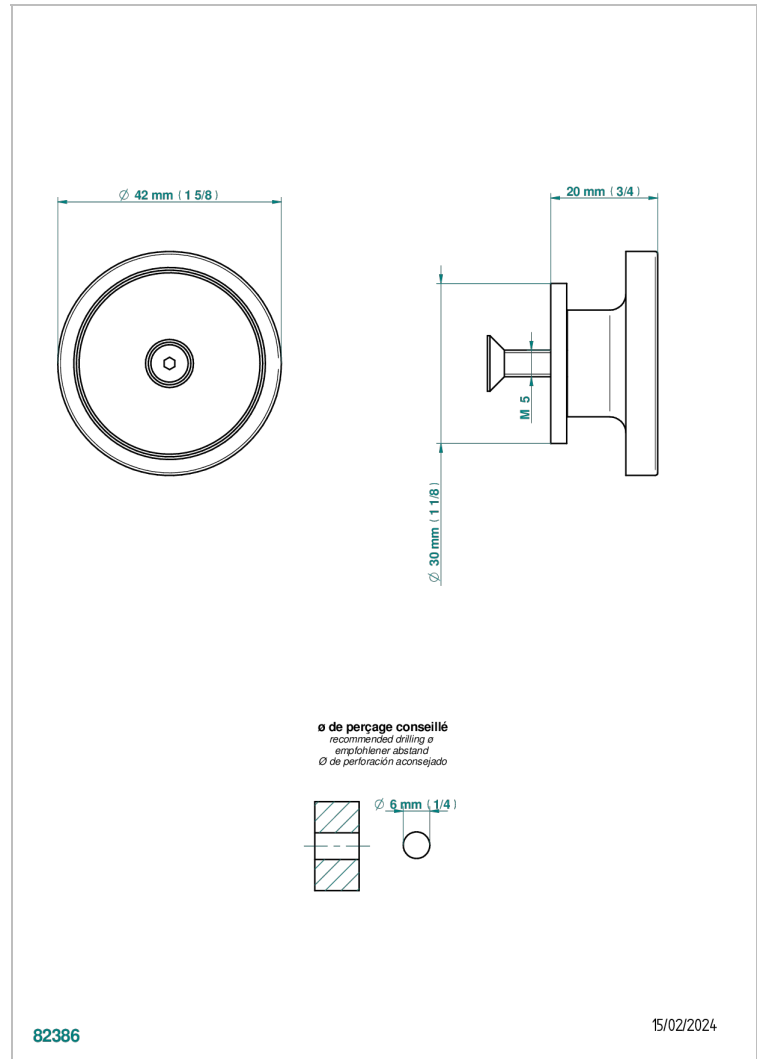

ZOOM.12

U4L-26BP

Medium size knob

CHARACTERISTIC

- Zoom.12
- Medium size knob

AVAILABLE FINITIONS

Black ceram - D30
Blush PVD - H62
Brass color PVD - H49
Brown bronze color PVD - F33
Gold color PVD - H52
Graphite PVD - H64