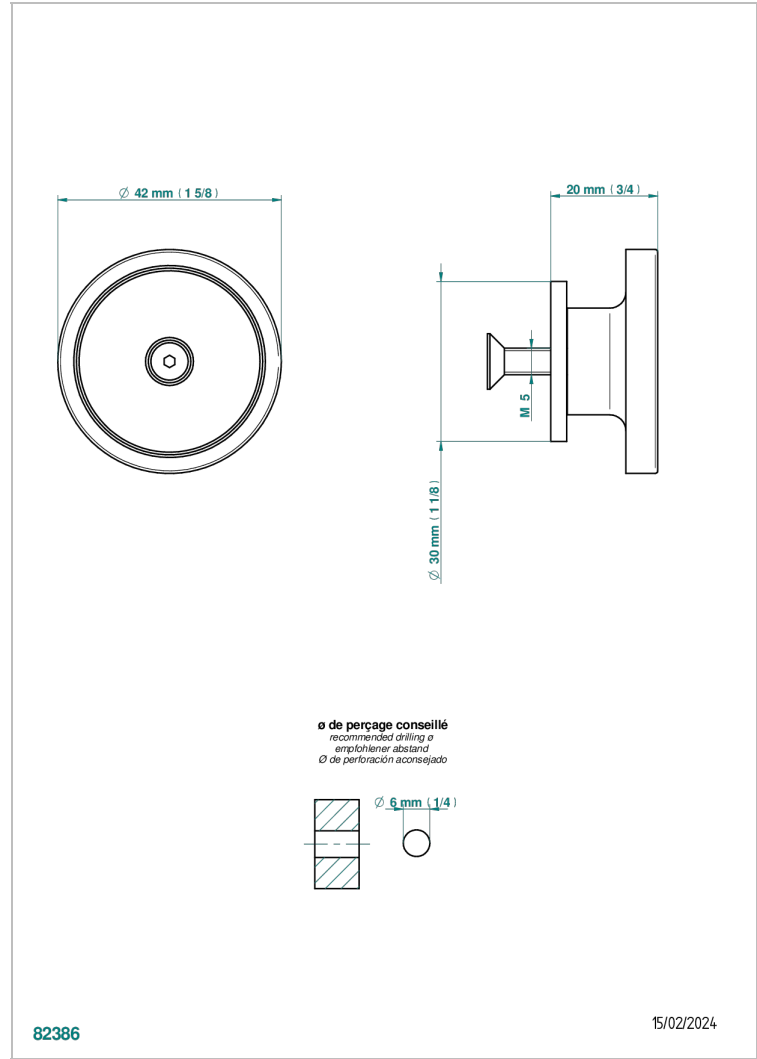

ZOOM.12

U4L-26BP

Medium size knob

CHARACTERISTIC

- Zoom.12
- Medium size knob

AVAILABLE FINITIONS

Black ceram - D30
Blush PVD - H62
Brass color PVD - H49
Brown bronze color PVD - F33
Gold color PVD - H52
Graphite PVD - H64