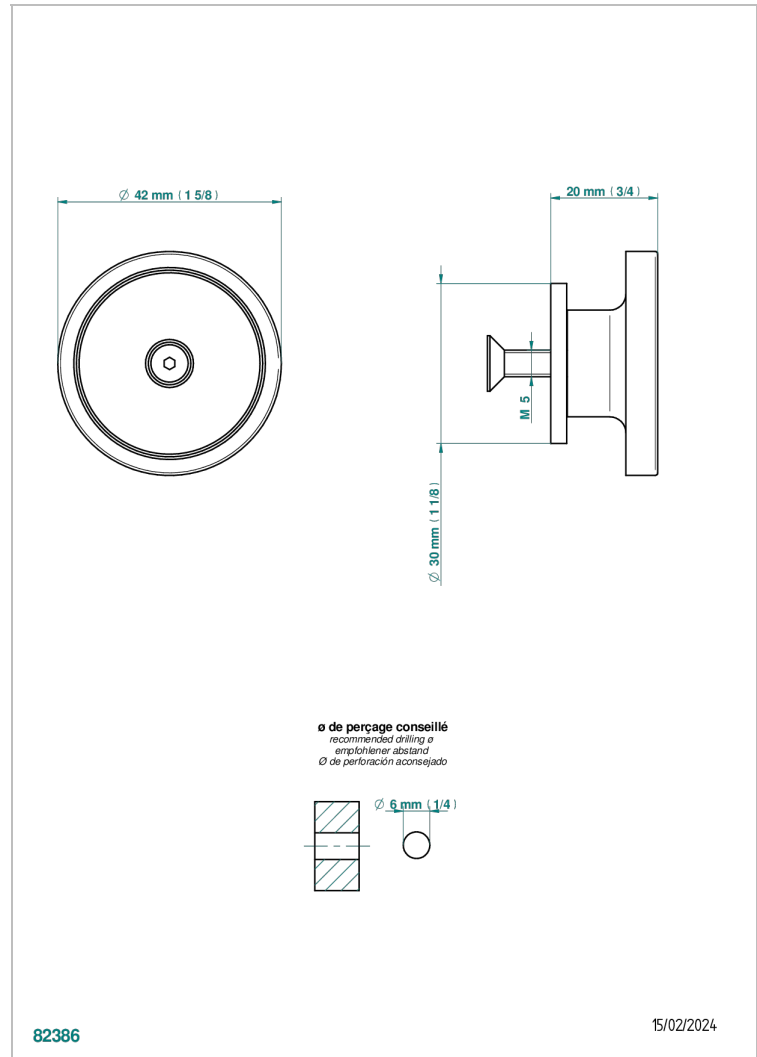

ZOOM.12

U4L-26BP

Medium size knob

CHARACTERISTIC

- Zoom.12
- Medium size knob

AVAILABLE FINITIONS

Black ceram - D30
Blush PVD - H62
Brass color PVD - H49
Brown bronze color PVD - F33
Gold color PVD - H52
Graphite PVD - H64