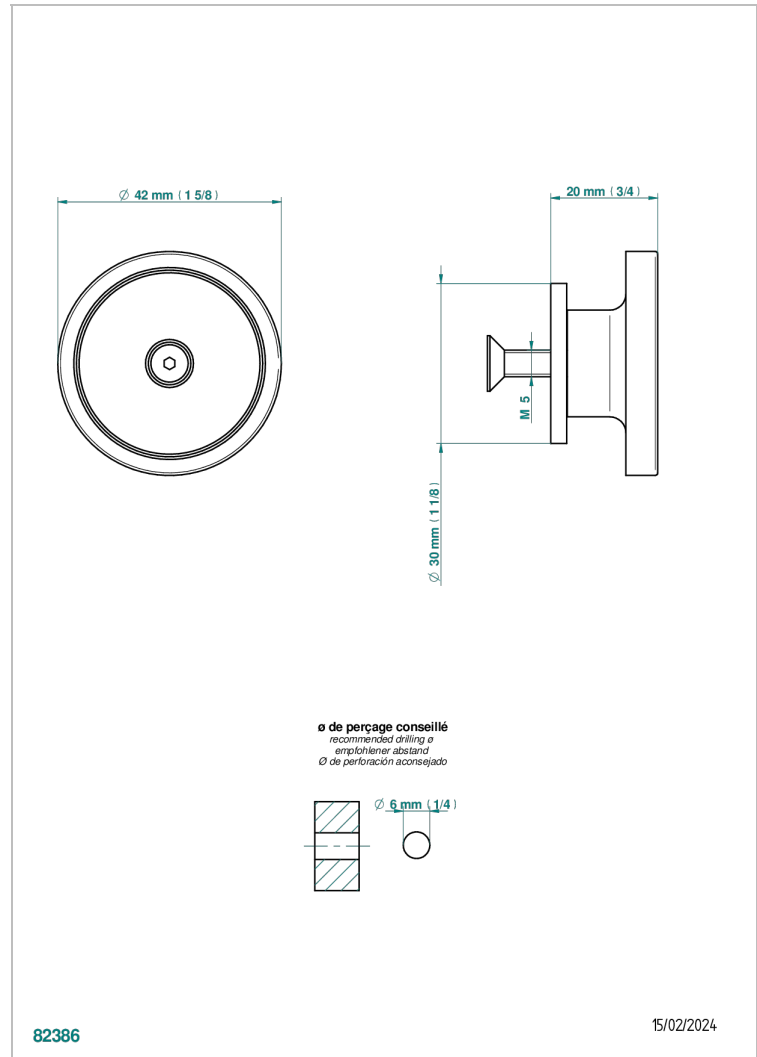

ZOOM.5

U4J-26BP

Medium size knob

CHARACTERISTIC

- Zoom.5
- Medium size knob

AVAILABLE FINITIONS

Black ceram - D30
Blush PVD - H62
Brass color PVD - H49
Brown bronze color PVD - F33
Chrome polished - A02
Gold color PVD - H52