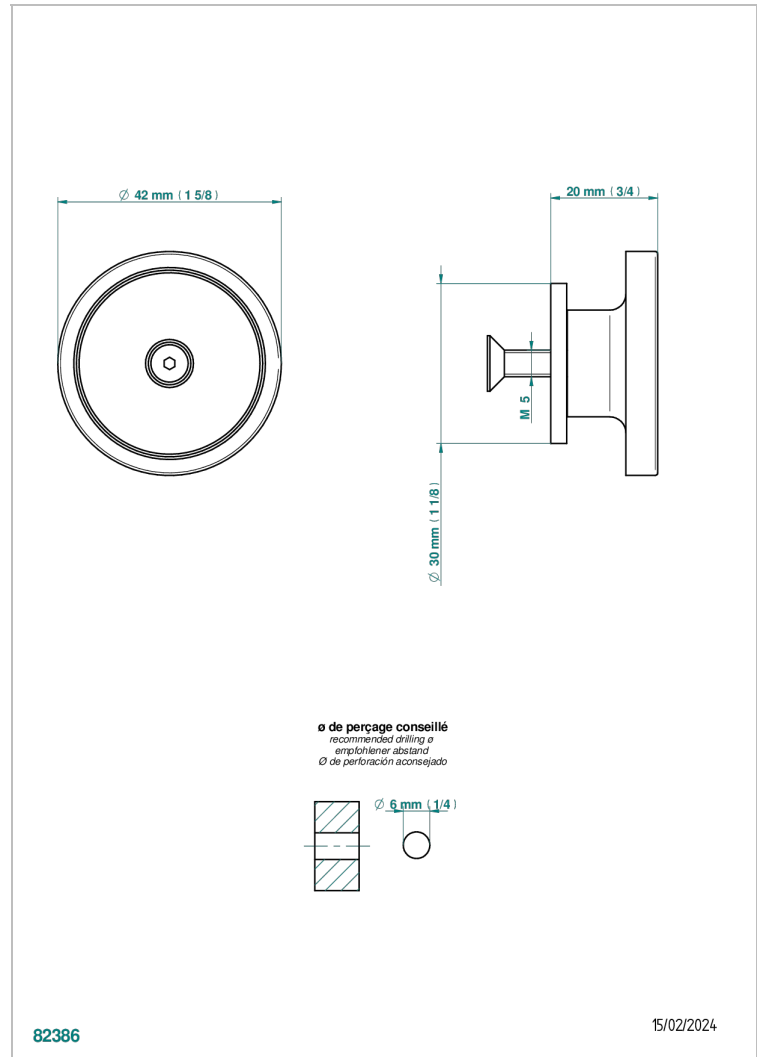

# ZOOM.5

U4J-26BP

Medium size knob

## CHARACTERISTIC

- Zoom.5
- Medium size knob