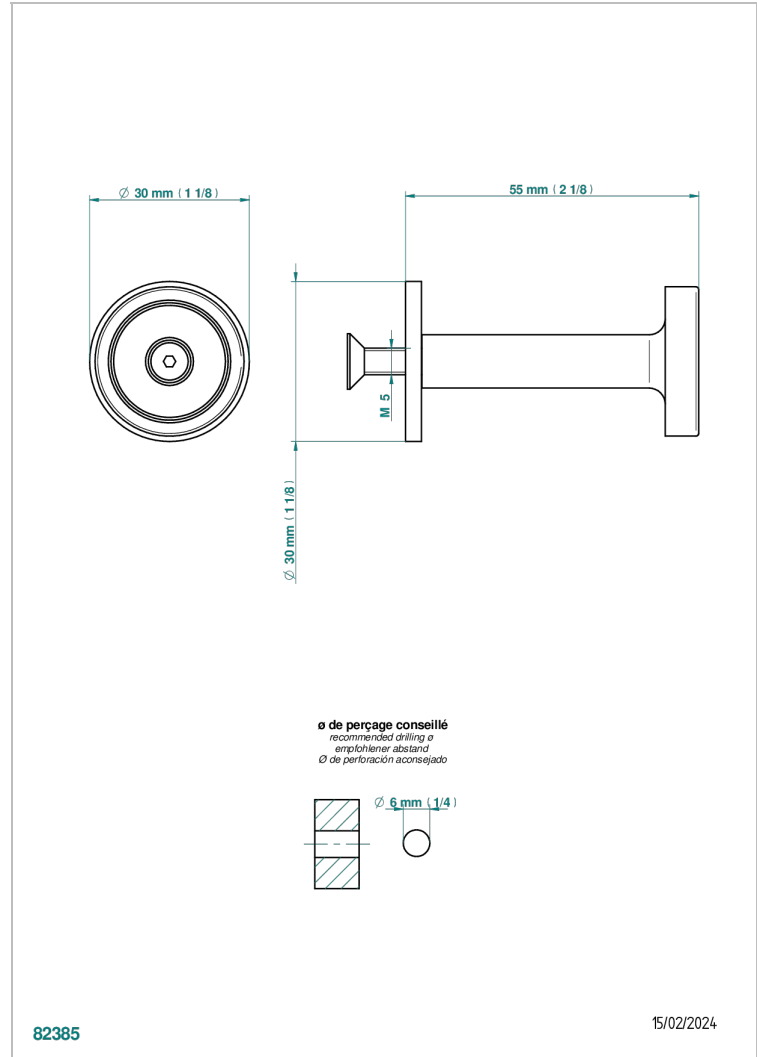

ZOOM.12

U4L-26BT

Small size knob

CHARACTERISTIC

- Zoom.12
- Small size knob

AVAILABLE FINITIONS

Black ceram - D30
Blush PVD - H62
Brass color PVD - H49
Brown bronze color PVD - F33
Chrome polished - A02
Gold color PVD - H52