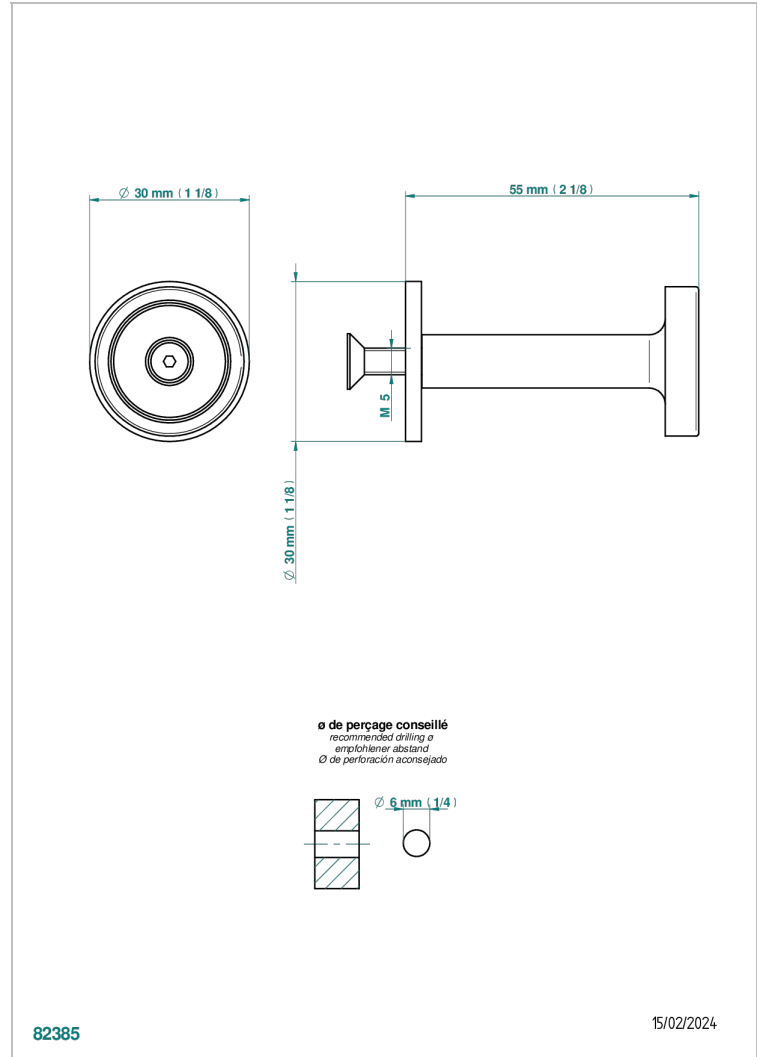

# ZOOM.12

U4L-26BT

Small size knob

## CHARACTERISTIC

- Zoom.12
- Small size knob