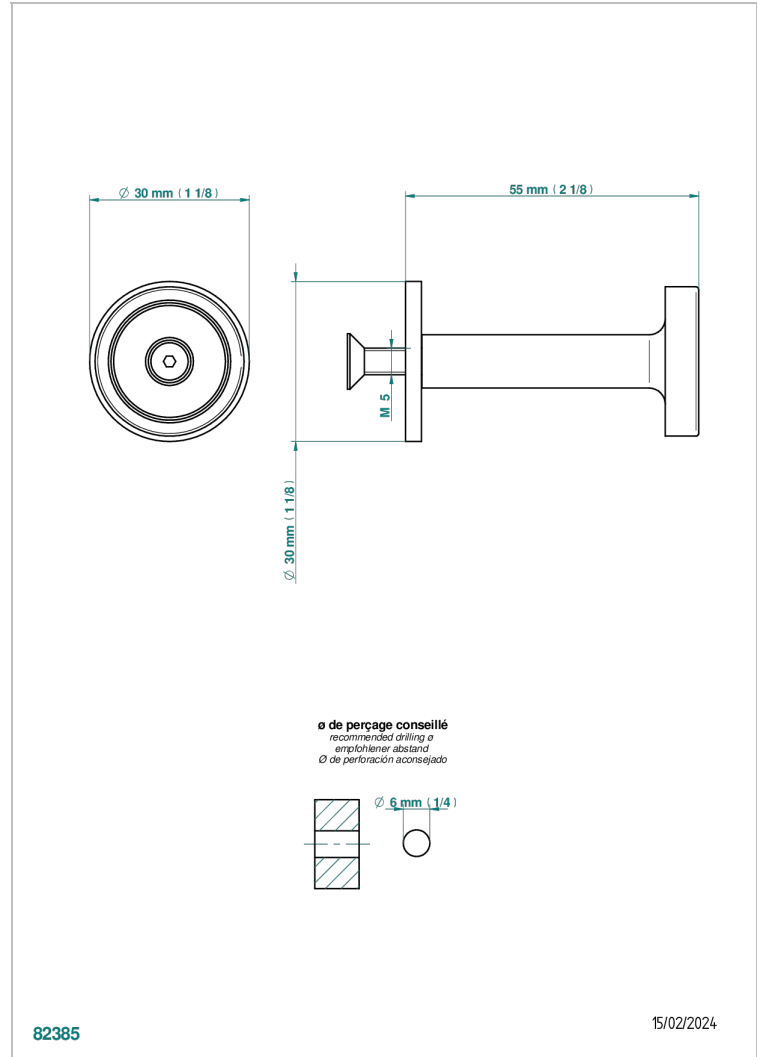

ZOOM.5

U4J-26BT

Small size knob

CHARACTERISTIC

- Zoom.5
- Small size knob

AVAILABLE FINITIONS

Black ceram - D30
Blush PVD - H62
Brass color PVD - H49
Brown bronze color PVD - F33
Gold color PVD - H52
Graphite PVD - H64