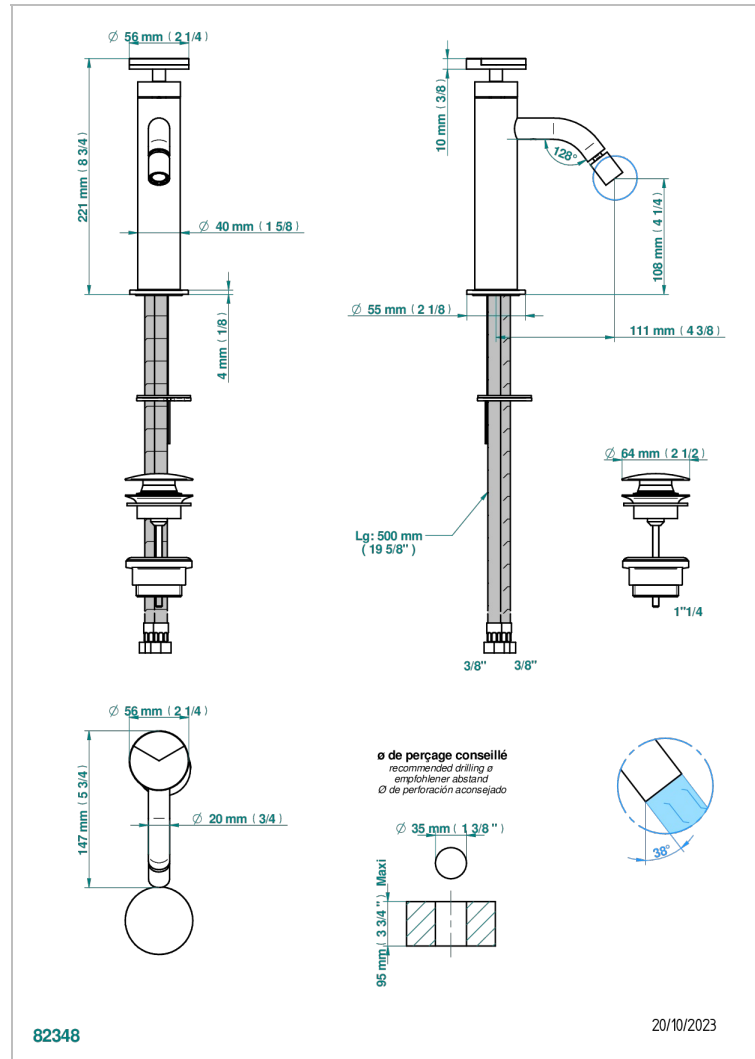

# YOKO DELTA HOWLITE

G7W-6504

Single lever bidet mixer with waste

## CHARACTERISTIC

- ACS : 19ACCLY246