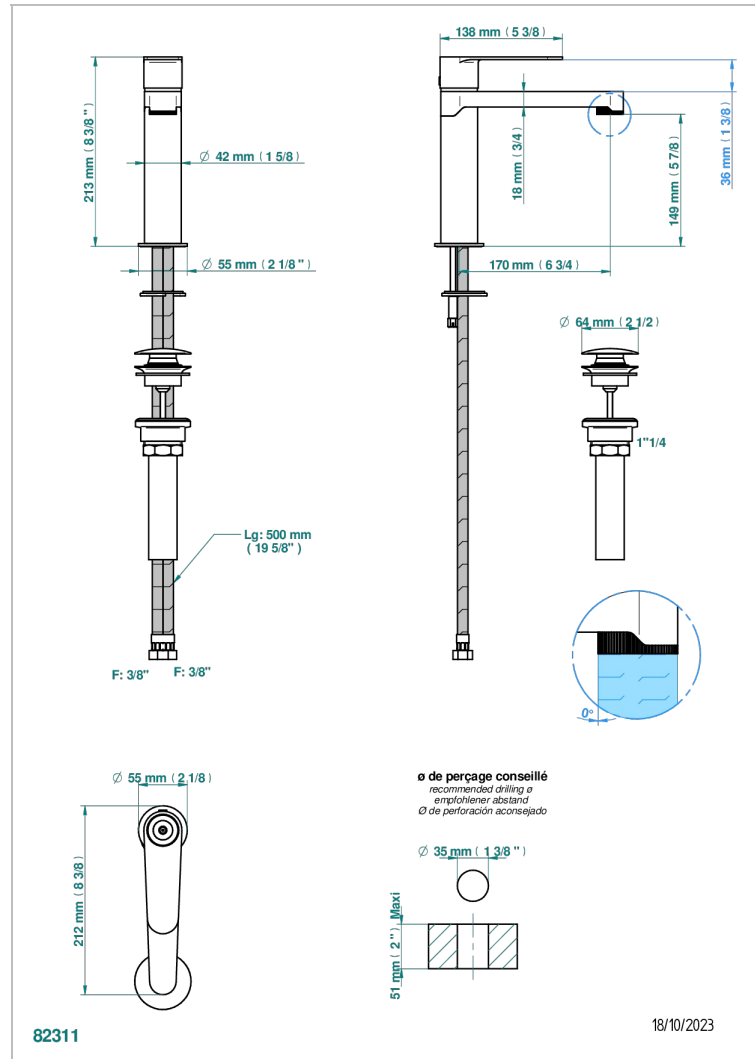

ZOOM.12

U4L-6500/US

Single lever faucet with drain

CHARACTERISTIC

- ASME : ASME A112.18.1-2011/CSA B125.1-11

STANDARDS

AVAILABLE FINITIONS

Black ceram - D30
Blush PVD - H62
Brass color PVD - H49
Brown bronze color PVD - F33
Chrome polished - A02
Gold color PVD - H52