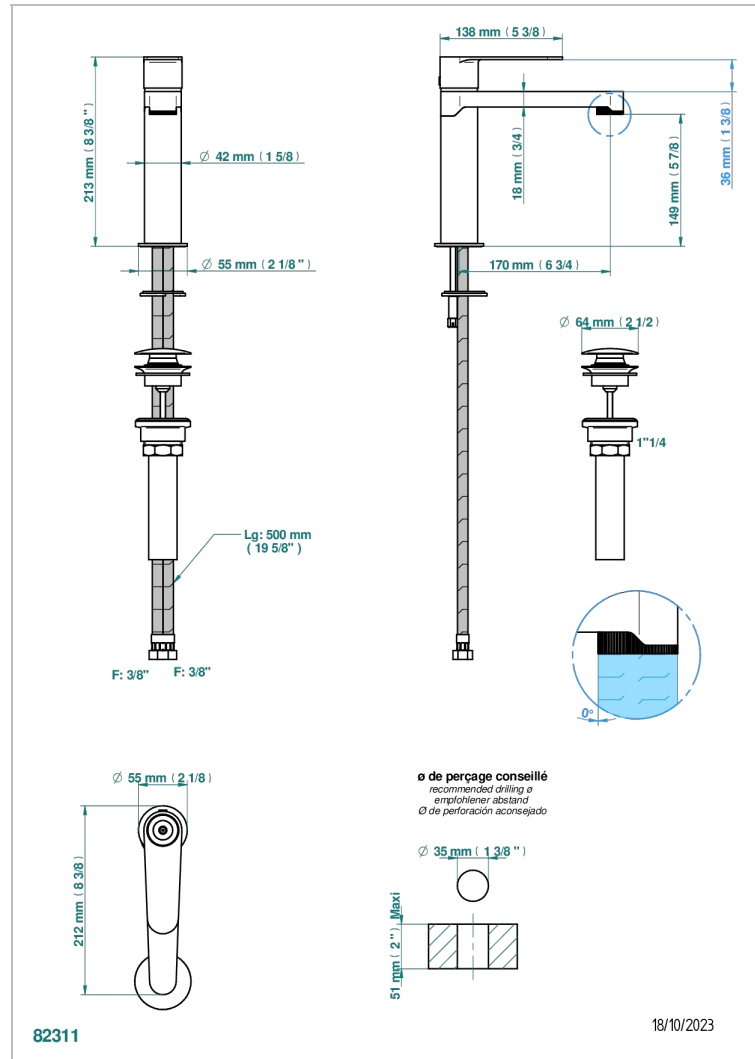

# ZOOM.7

U4K-6500/US

Single control, lavatory set with drain

THG<sup>®</sup>  
PARIS