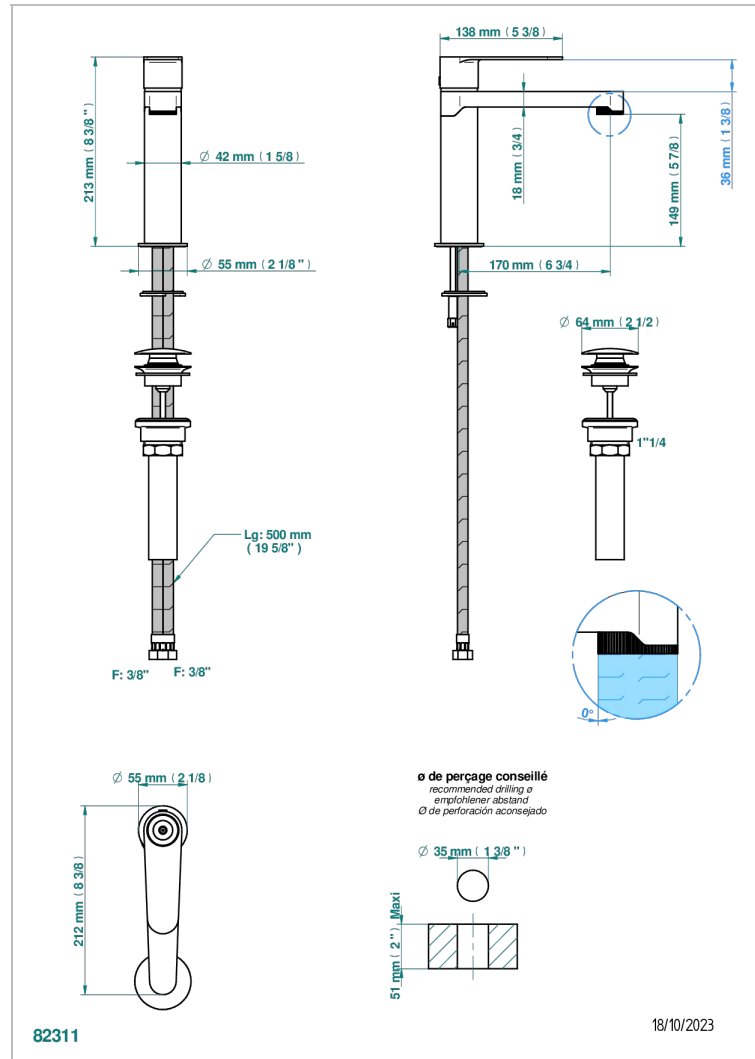

ZOOM.5

U4J-6500/US

Single lever faucet with drain

CHARACTERISTIC

- ASME : ASME A112.18.1-2011/CSA B125.1-11

STANDARDS

AVAILABLE FINITIONS

Black ceram - D30
Blush PVD - H62
Brass color PVD - H49
Brown bronze color PVD - F33
Chrome polished - A02
Gold color PVD - H52