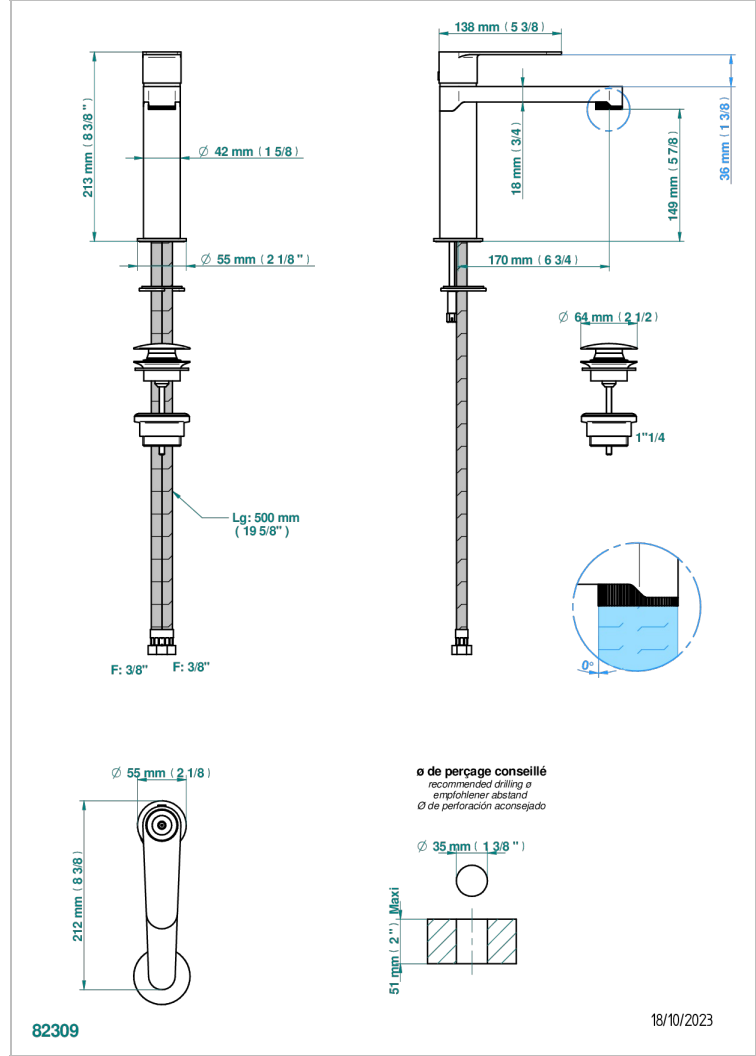

ZOOM.12

U4L-6500

Single lever basin mixer with waste

CHARACTERISTIC

- ACS : 19ACCLY542

STANDARDS

AVAILABLE FINITIONS

- Black ceram - D30
- Blush PVD - H62
- Brass color PVD - H49
- Brown bronze color PVD - F33
- Gold color PVD - H52
- Graphite PVD - H64
- Lacquered light bronze - D01
- Matt Umber PVD - H67
- Matt blush PVD - H60
- Matt brass color PVD - H50
- Matt brown bronze color PVD - F34
- Matt gold - F07

- Matt gold color PVD - H53
- Matt graphite PVD - H65
- Matt nickel (color finish) - C01
- Matt nickel color PVD - H56
- Nickel color PVD - H55
- Polished chrome (color finish) - A02

- Polished gold (color finish) - F01
- Polished nickel - B01
- Soft gold - F30
- Soft matt gold - F31
- Umber PVD - H66