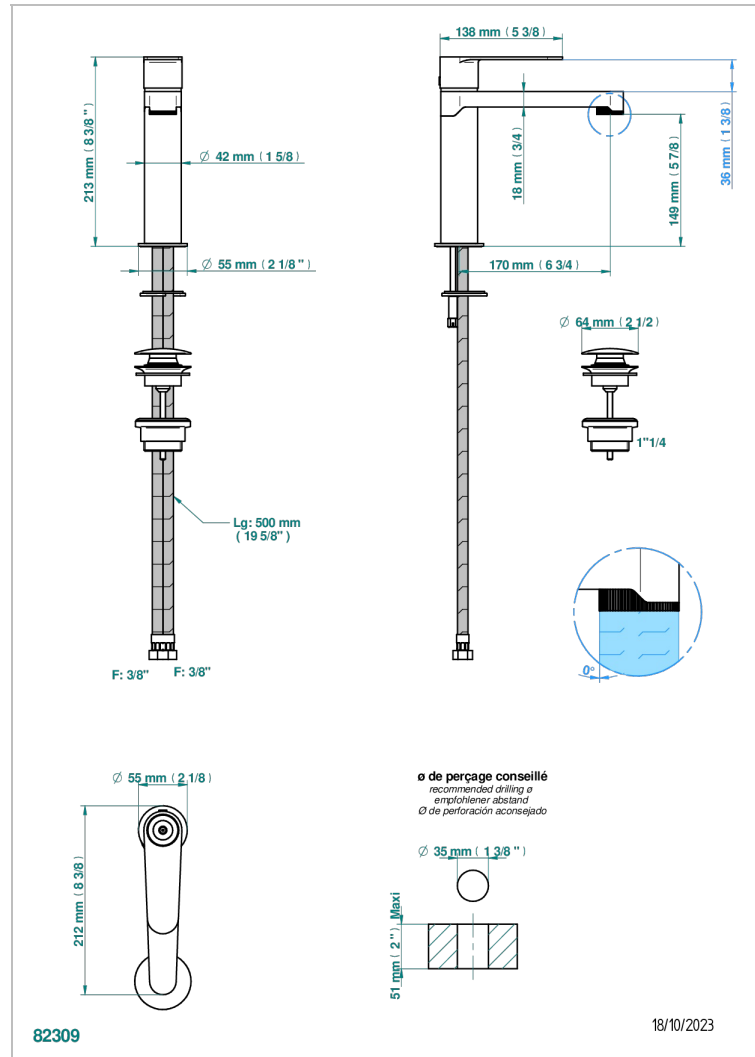

ZOOM.7

U4K-6500

Single lever basin mixer with waste

CHARACTERISTIC

- ACS : 19ACCLY542

STANDARDS

AVAILABLE FINITIONS

Black ceram - D30
Blush PVD - H62
Brass color PVD - H49
Brown bronze color PVD - F33
Gold color PVD - H52
Graphite PVD - H64