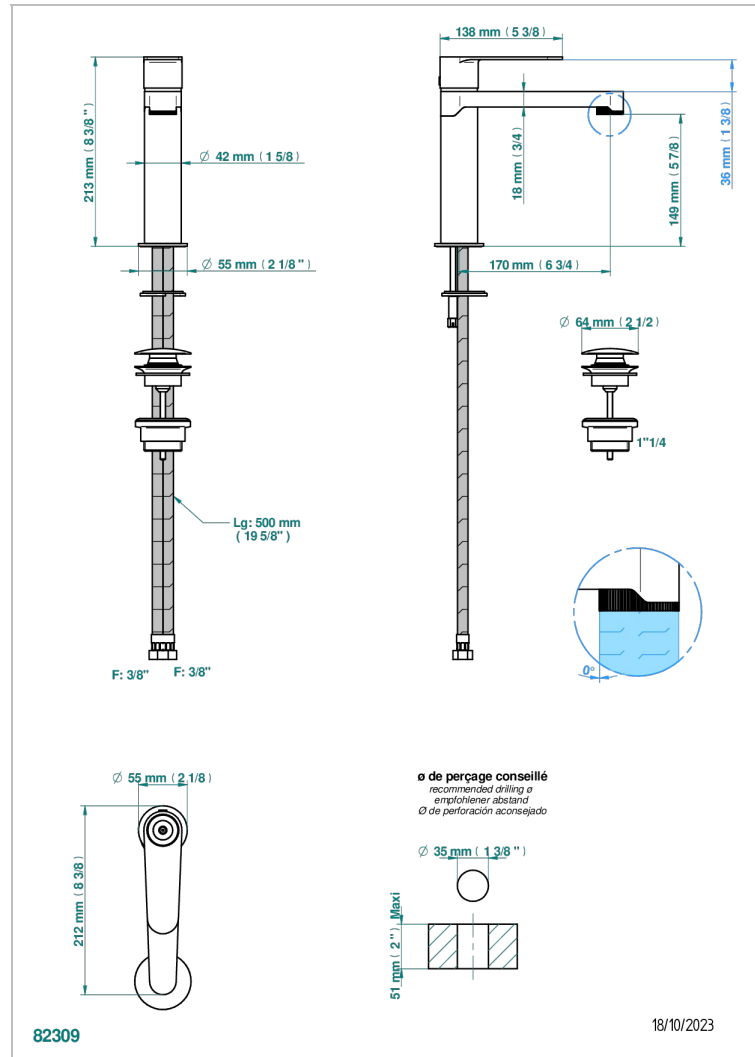

ZOOM.5

U4J-6500

Single lever basin mixer with waste

CHARACTERISTIC

- ACS : 19ACCLY542

STANDARDS

AVAILABLE FINITIONS

Black ceram - D30
Blush PVD - H62
Brass color PVD - H49
Brown bronze color PVD - F33
Gold color PVD - H52
Graphite PVD - H64