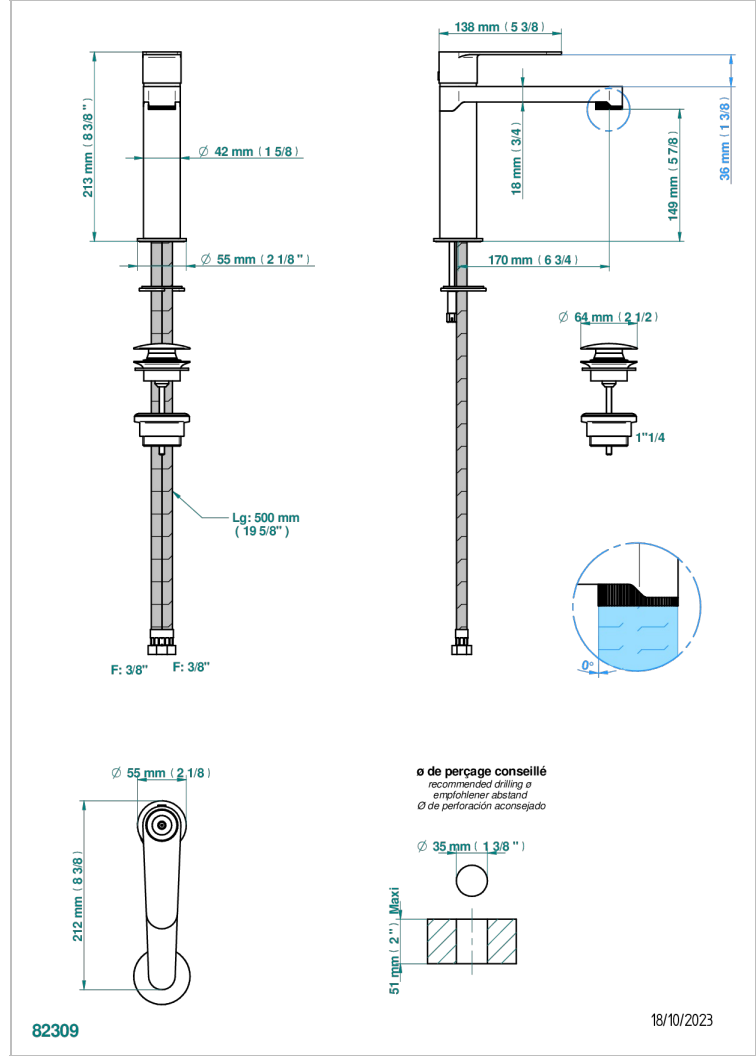

ZOOM.5

U4J-6500

Single lever basin mixer with waste

CHARACTERISTIC

- ACS : 19ACCLY542

STANDARDS

AVAILABLE FINITIONS

- Black ceram - D30
- Blush PVD - H62
- Brass color PVD - H49
- Brown bronze color PVD - F33
- Gold color PVD - H52
- Graphite PVD - H64