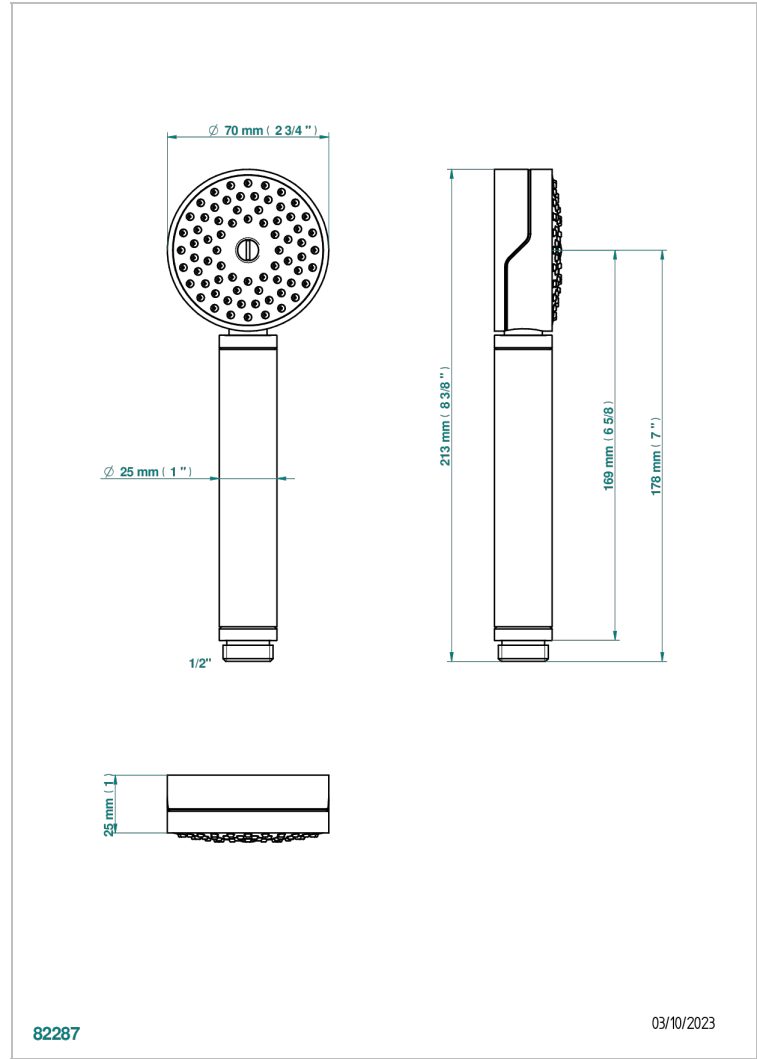

ZOOM.12

U4L-66

Stylised handshower 1/2", straight

CHARACTERISTIC

- ACS : 20ACCLY557

STANDARDS

AVAILABLE FINITIONS

Black ceram - D30
Blush PVD - H62
Brass color PVD - H49
Brown bronze color PVD - F33
Gold color PVD - H52
Graphite PVD - H64

Lacquered light bronze - D01
Matt Umber PVD - H67
Matt blush PVD - H60
Matt brass color PVD - H50
Matt brown bronze color PVD - F34
Matt gold - F07

Matt gold color PVD - H53
Matt graphite PVD - H65
Matt nickel (color finish) - C01
Matt nickel color PVD - H56
Nickel color PVD - H55
Polished chrome (color finish) - A02

Polished gold (color finish) - F01
Polished nickel - B01
Soft gold - F30
Soft matt gold - F31
Umber PVD - H66