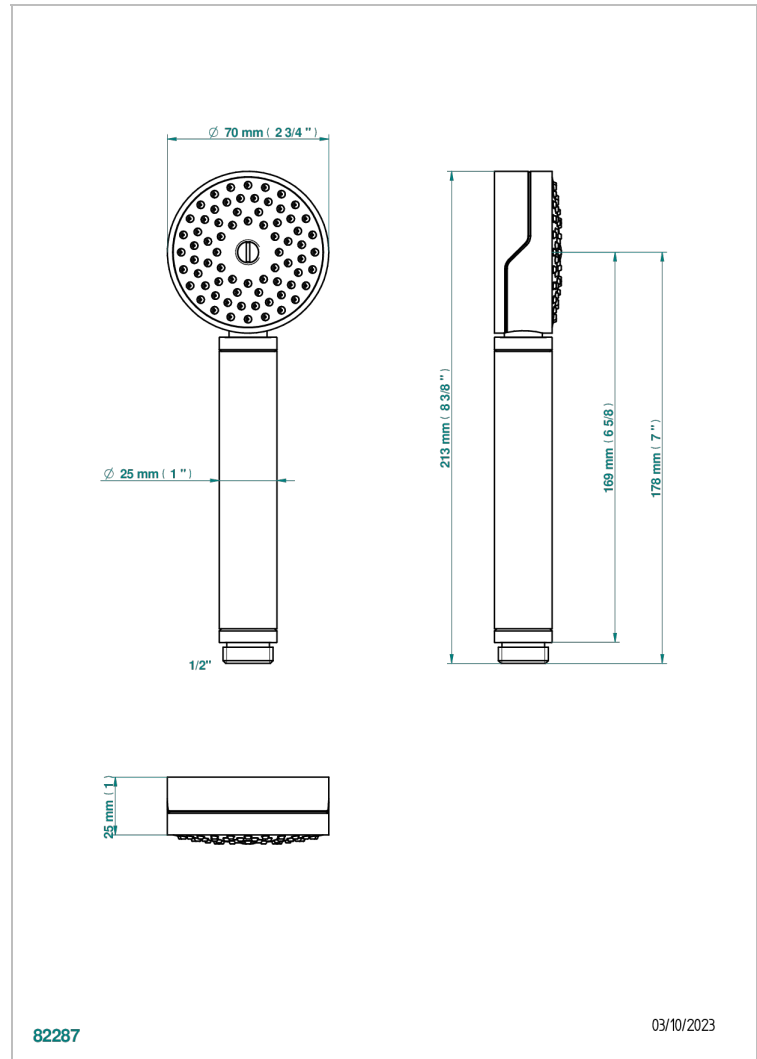

# ZOOM.5

U4J-66

Stylised handshower 1/2", straight

## CHARACTERISTIC

- ACS : 20ACCLY557

## AVAILABLE FINITIONS

Black ceram - D30  
Blush PVD - H62  
Brass color PVD - H49  
Brown bronze color PVD - F33  
Gold color PVD - H52  
Graphite PVD - H64

Lacquered light bronze - D01  
Matt Umber PVD - H67  
Matt blush PVD - H60  
Matt brass color PVD - H50  
Matt brown bronze color PVD - F34  
Matt gold - F07