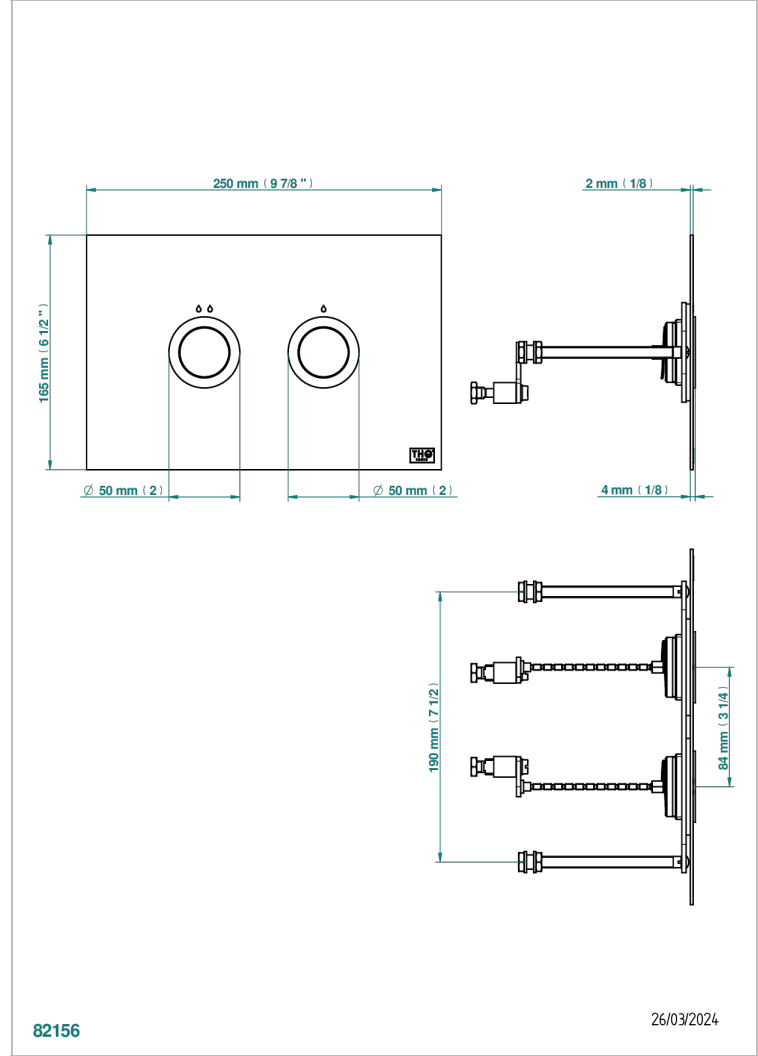

GENERAL ITEMS

GOO-219NC

THG[®]
PARIS

Contemporary flush plate, for front installation, compatible with TOTO frame for WASHLET[®]

特色

- General Items
- Contemporary flush plate, for front installation, compatible with TOTO frame for WASHLET[®]

哑光铬 - C02
哑光镍 - C01
复古镍 - H28
抛光金 (24K金) - F01
抛光铬 - A02
抛光铬/抛光金 - G02

抛光镍 - B01
浅金 - F30
漆面铜 - D01