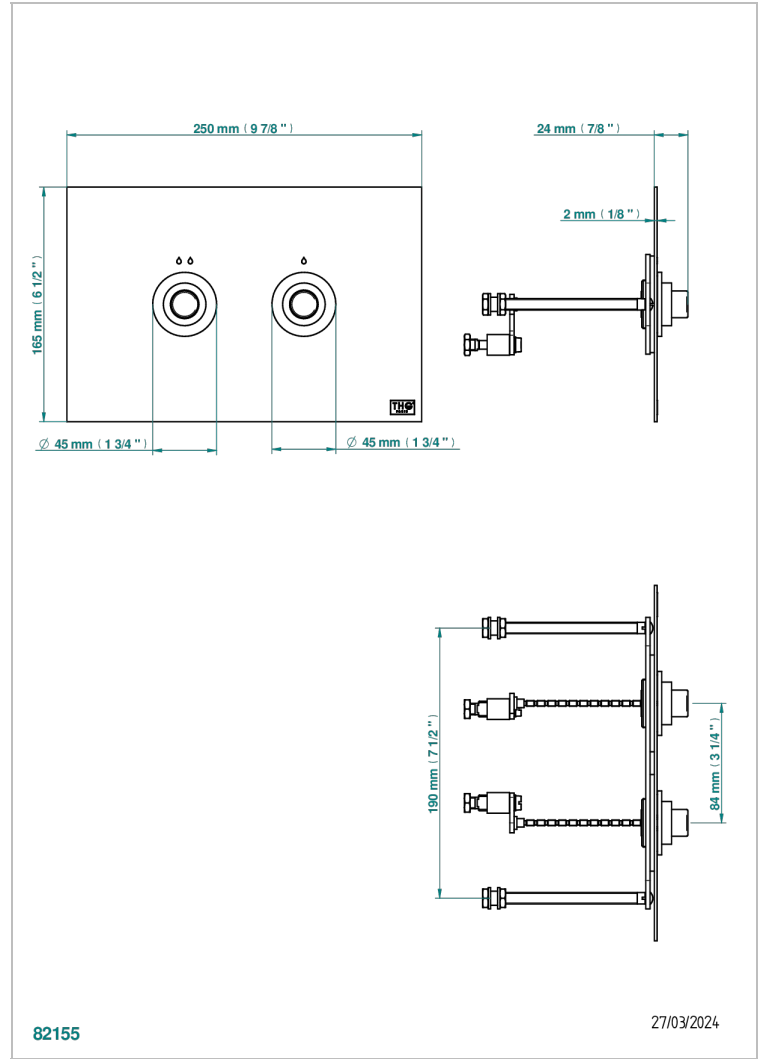

GENERAL ITEMS

G00-219N

THG[®]
PARIS

Traditional flush plate, for front installation, compatible with TOTO frame for WASHLET[®]

82155

27/03/2024

特色

- General Items
- Traditional flush plate, for front installation, compatible with TOTO frame for WASHLET[®]