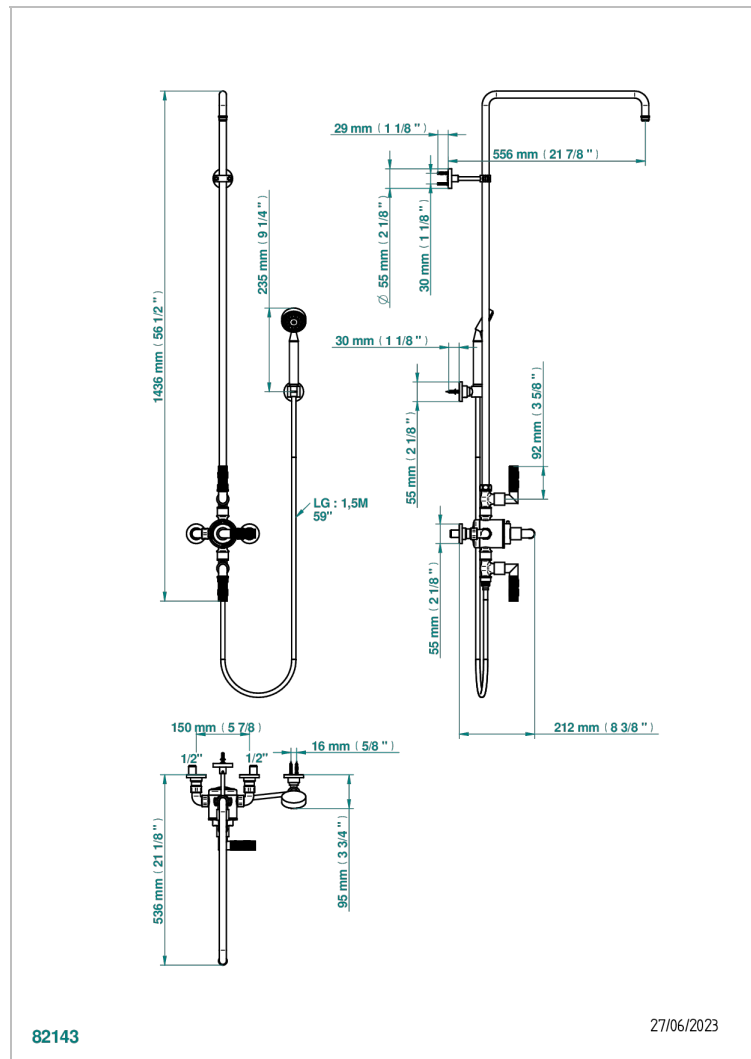

BAMBOU CLEAR CRYSTAL

A35-64TRCC

Wall mounted thermostatic shower mixer / shut off valves / exposed shower column / telephone shower, hose and fix hook

- 150 mm centres. (without shower head)

CHARACTERISTIC

- Bambo Clear crystal
- Wall mounted thermostatic shower mixer / shut off valves / exposed shower column / telephone shower, hose and fix hook - 150 mm centres. (without shower head)

AVAILABLE FINITIONS

Antique nickel - H28
Black ceram - D30
Blush PVD - H62
Brass color PVD - H49
Brown bronze color PVD - F33
Gold color PVD - H52

Graphite PVD - H64
Lacquered light bronze - D01
Matt Umber PVD - H67
Matt blush PVD - H60
Matt brass color PVD - H50
Matt brown bronze color PVD - F34