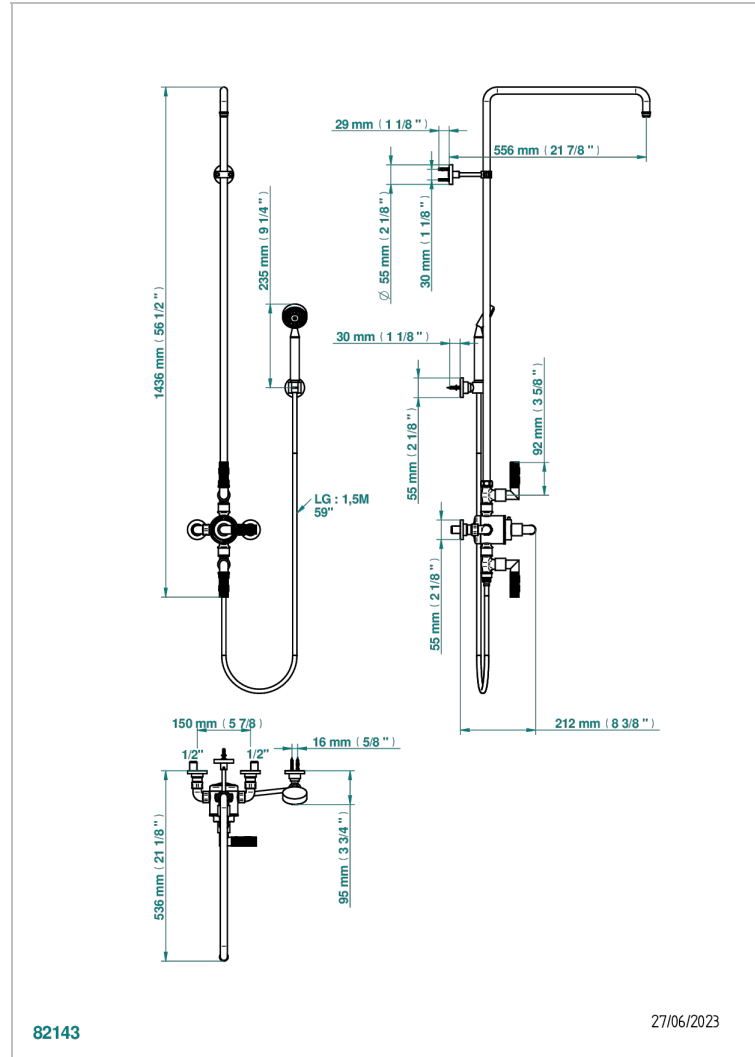

# BAMBOU CLEAR CRYSTAL

A35-64TRCC

Wall mounted thermostatic shower mixer / shut off valves / exposed shower column / telephone shower, hose and fix hook

- 150 mm centres. (without shower head)

82143

27/06/2023

## CHARACTERISTIC

- Bambo Clear crystal
- Wall mounted thermostatic shower mixer / shut off valves / exposed shower column / telephone shower, hose and fix hook - 150 mm centres. (without shower head)

## AVAILABLE FINITIONS

Antique nickel - H28  
Black ceram - D30  
Blush PVD - H62  
Brass color PVD - H49  
Brown bronze color PVD - F33  
Gold color PVD - H52

Graphite PVD - H64  
Lacquered light bronze - D01  
Matt Umber PVD - H67  
Matt blush PVD - H60  
Matt brass color PVD - H50  
Matt brown bronze color PVD - F34