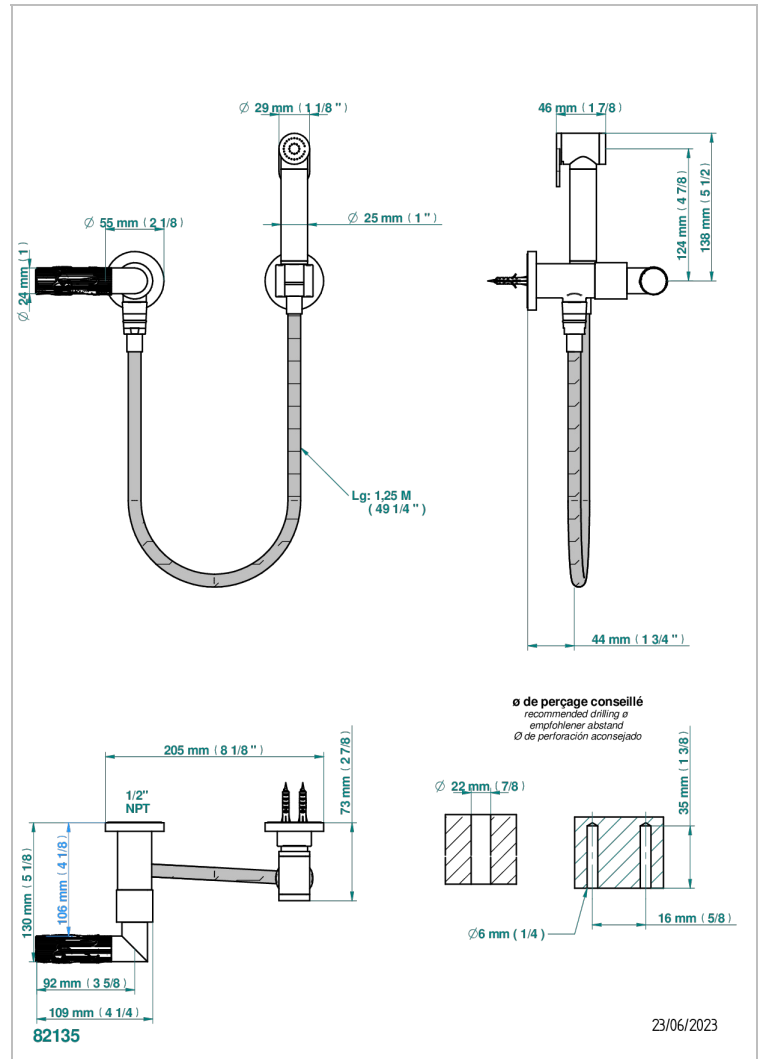

BAMBOU AMBER CRYSTAL

A34-5840/8US

Handheld spray bidet with hose, elbow and hook

THG[®]
PARIS

CHARACTERISTIC

- Bambou Amber crystal
- Handheld spray bidet with hose, elbow and hook

AVAILABLE FINITIONS

- Chrome polished - A02
- Chrome polished / gold polished - G02
- Gold polished - F01
- Nickel polished - B01