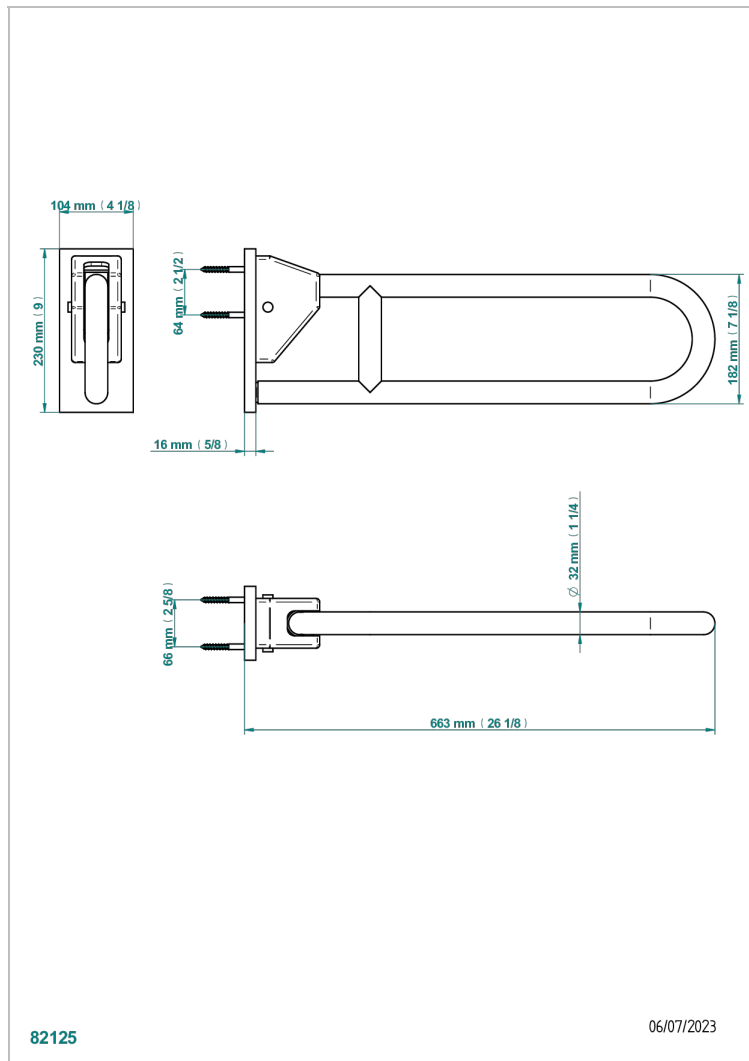

Hinged grab bar for persons with reduced mobility (available in shiny stainless steel A08 and PVD finishes)

CARACTERÍSTICAS

- Yoko
- Hinged grab bar for persons with reduced mobility (available in shiny stainless steel A08 and PVD finishes)

ACABADOS DISPONIBLES

- Cerámica negra mate - D30
- Pvd blush - H62
- Pvd blush mate - H60
- Pvd color latón - H49
- Pvd color latón mate - H50
- Pvd color níquel - H55

- Pvd color níquel mate - H56
- Pvd color oro - H52
- Pvd color oro mate - H53
- Pvd grafito - H64
- Pvd grafito mate - H65
- acero inoxidable brillante - A08