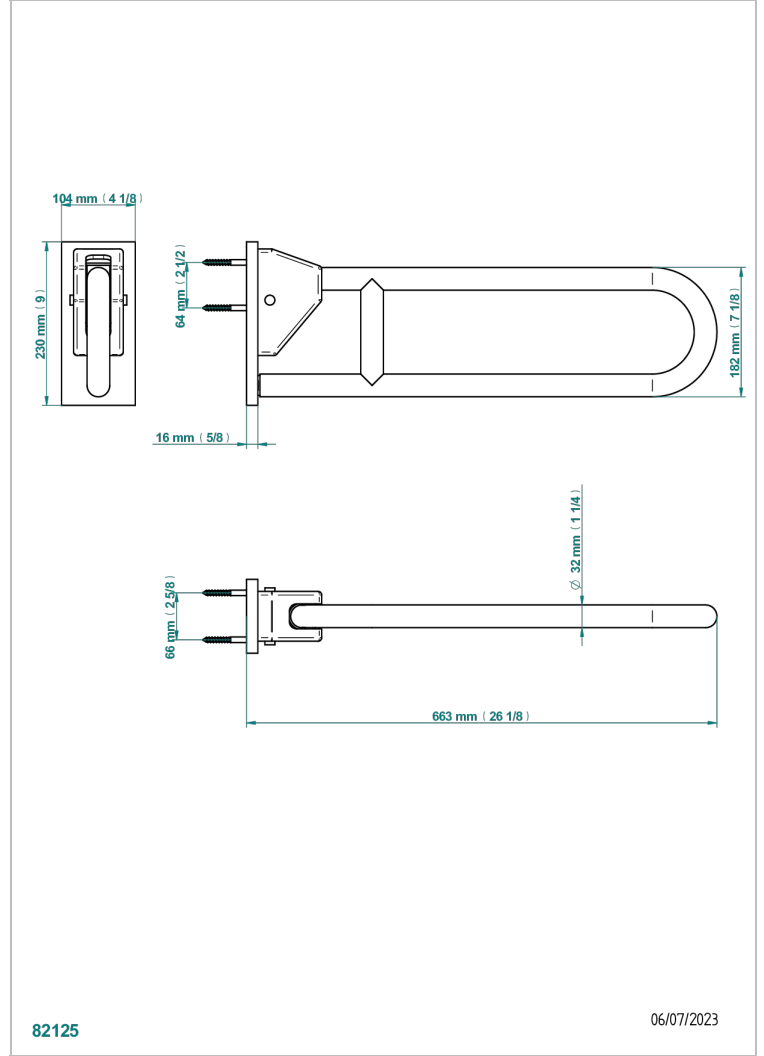

Hinged grab bar for persons with reduced mobility (available in shiny stainless steel A08 and PVD finishes)

82125

06/07/2023

**CHARACTERISTIC**

- Yoko
- Hinged grab bar for persons with reduced mobility (available in shiny stainless steel A08 and PVD finishes)

**AVAILABLE FINITIONS**

- Black ceram - D30
- Blush PVD - H62
- Brass color PVD - H49
- Gold color PVD - H52
- Graphite PVD - H64
- Matt blush PVD - H60

- Matt brass color PVD - H50
- Matt gold color PVD - H53
- Matt graphite PVD - H65
- Matt nickel color PVD - H56
- Nickel color PVD - H55
- shiny stainless steel - A08