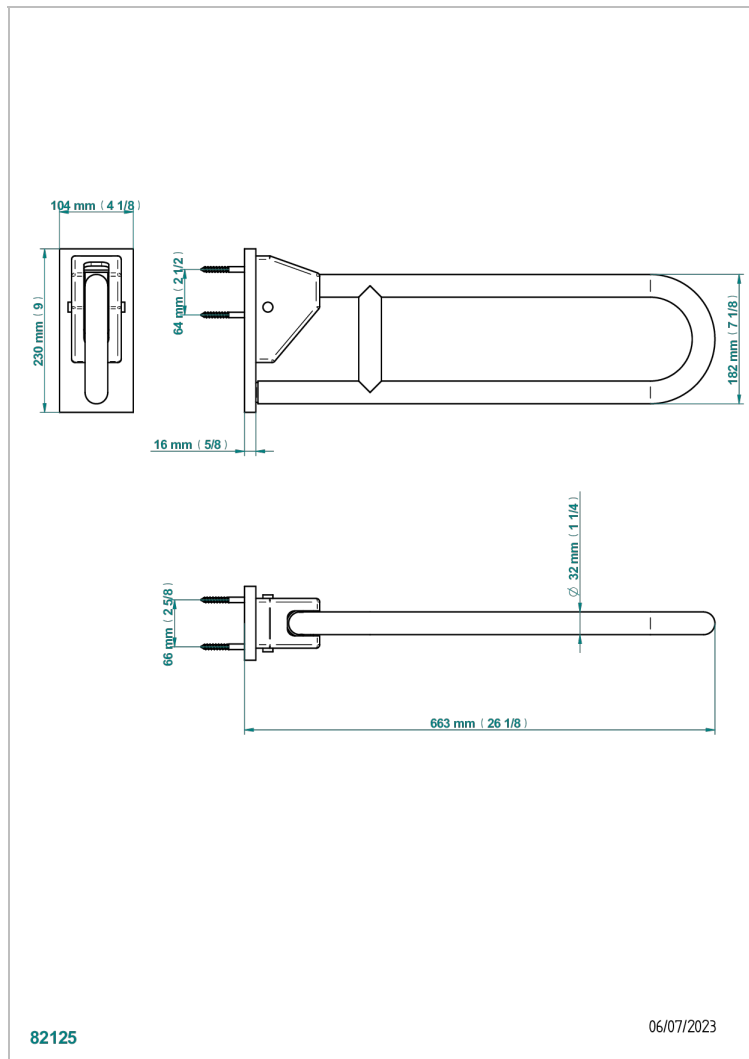

Hinged grab bar for persons with reduced mobility (available in shiny stainless steel A08 and PVD finishes)

82125

06/07/2023

**CARACTERÍSTICAS**

- Yoko
- Hinged grab bar for persons with reduced mobility (available in shiny stainless steel A08 and PVD finishes)

**ACABADOS DISPONIBLES**

- Cerámica negra mate - D30
- Pvd blush - H62
- Pvd blush mate - H60
- Pvd color latón - H49
- Pvd color latón mate - H50
- Pvd color níquel - H55

- Pvd color níquel mate - H56
- Pvd color oro - H52
- Pvd color oro mate - H53
- Pvd grafito - H64
- Pvd grafito mate - H65
- acero inoxidable brillante - A08