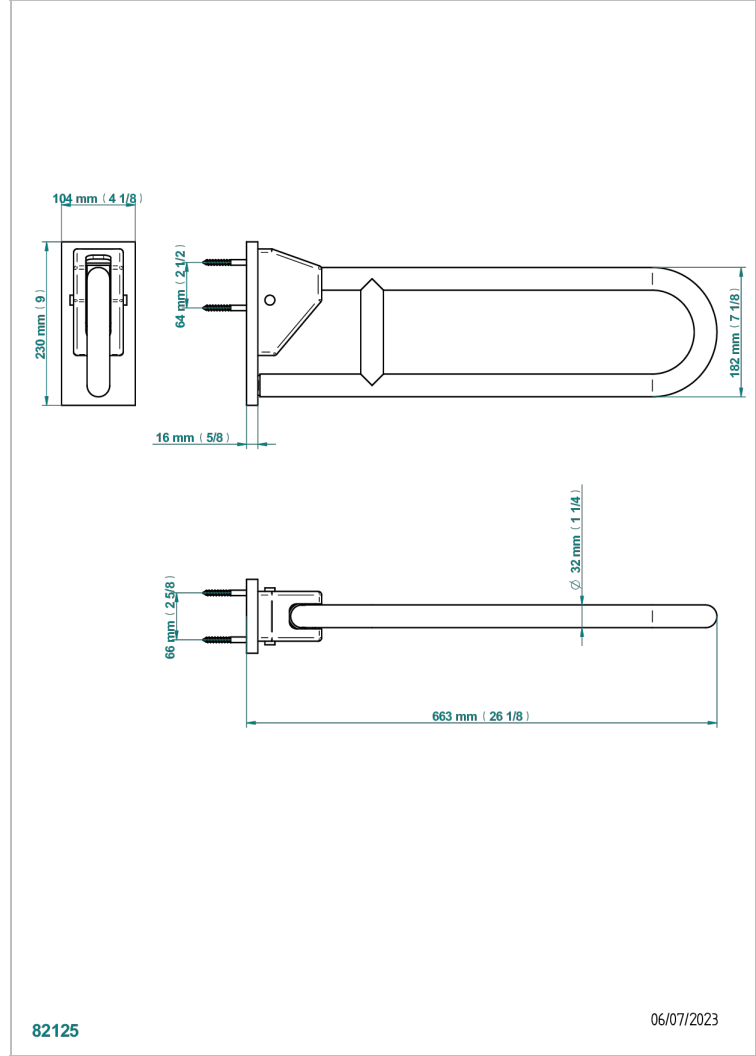

Hinged grab bar for persons with reduced mobility (available in shiny stainless steel A08 and PVD finishes)

82125

06/07/2023

CHARACTERISTIC

- Yoko
- Hinged grab bar for persons with reduced mobility (available in shiny stainless steel A08 and PVD finishes)

AVAILABLE FINITIONS

- Black ceram - D30
- Blush PVD - H62
- Brass color PVD - H49
- Gold color PVD - H52
- Graphite PVD - H64
- Matt blush PVD - H60

- Matt brass color PVD - H50
- Matt gold color PVD - H53
- Matt graphite PVD - H65
- Matt nickel color PVD - H56
- Nickel color PVD - H55
- shiny stainless steel - A08