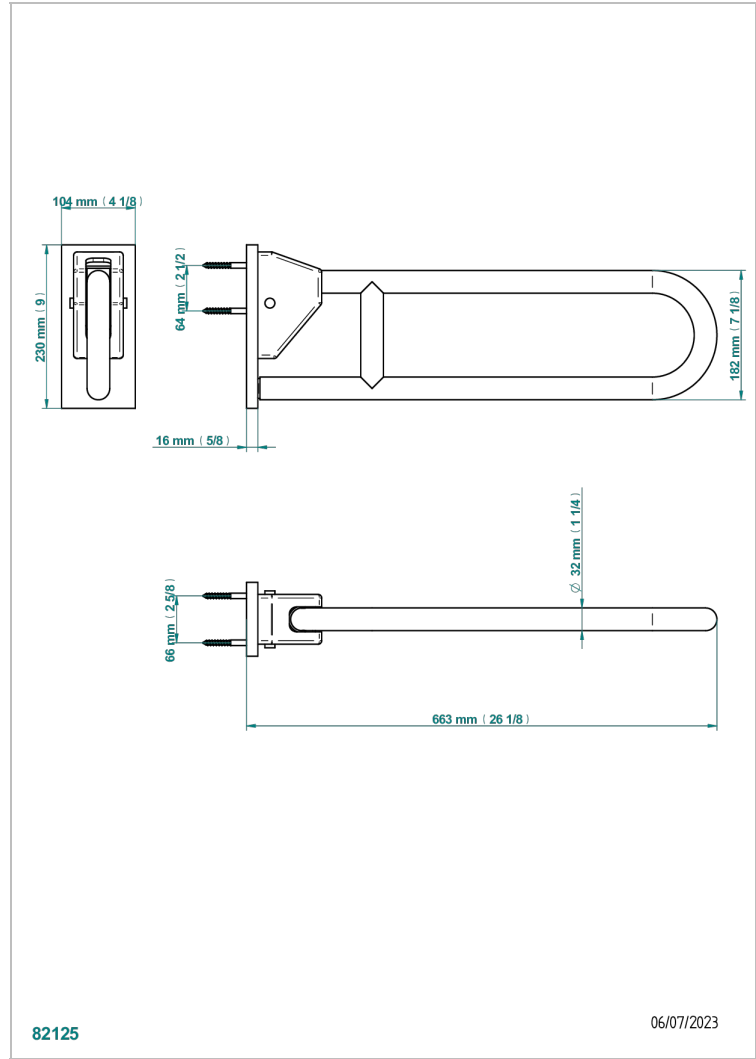

Hinged grab bar for persons with reduced mobility (available in shiny stainless steel A08 and PVD finishes)

82125

06/07/2023

EIGENSCHAFTEN

- Yoko
- Hinged grab bar for persons with reduced mobility (available in shiny stainless steel A08 and PVD finishes)

VERFÜGBARE OBERFLÄCHEN

- Edelstahl poliert - A08
- Mattschwarz keramik - D30
- Pvd blush - H62
- Pvd blush matt - H60
- Pvd gold - H52
- Pvd gold matt - H53

- Pvd graphite - H64
- Pvd graphite matt - H65
- Pvd messing - H49
- Pvd messing matt - H50
- Pvd nickel - H55
- Pvd nickel matt - H56