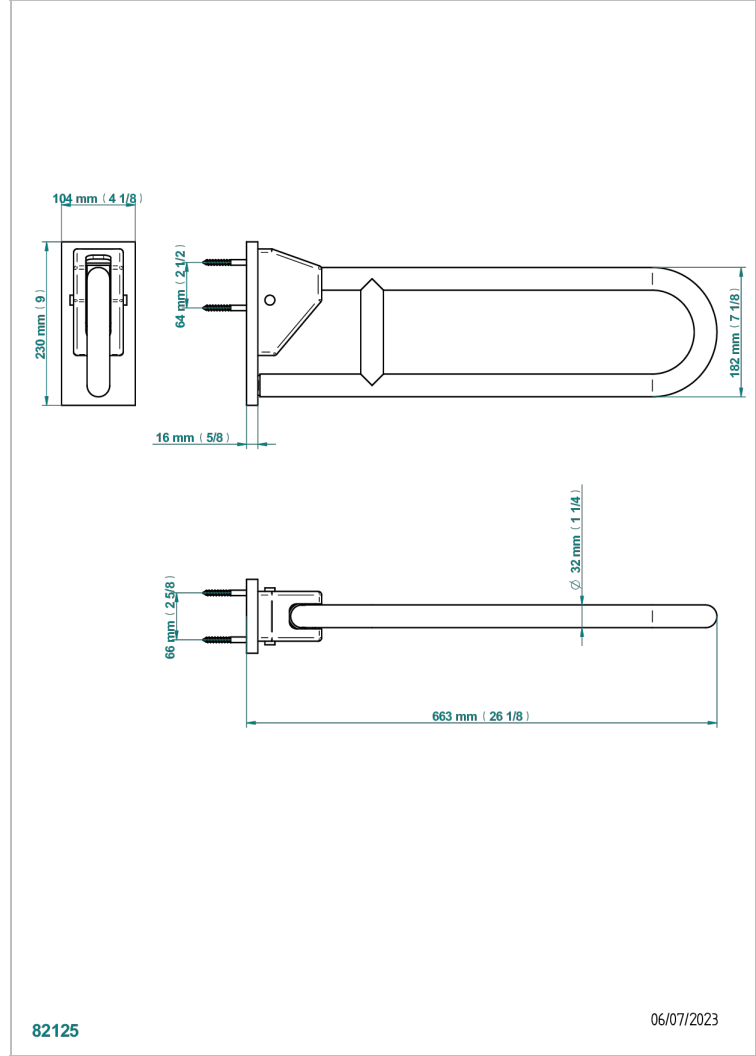

Hinged grab bar for persons with reduced mobility (available in shiny stainless steel A08 and PVD finishes)

特色

- Yoko
- Hinged grab bar for persons with reduced mobility (available in shiny stainless steel A08 and PVD finishes)

可选饰面

- Black ceram - D30
- Blush PVD - H62
- Graphite PVD - H64
- Matt blush PVD - H60
- Matt graphite PVD - H65
- PVD哑光金 - H53

- PVD哑光铜 - H50
- PVD哑光镍 - H56
- PVD抛光铜 - H49
- PVD金色 - H52
- PVD镍 - H55
- 亮面不锈钢 - A08