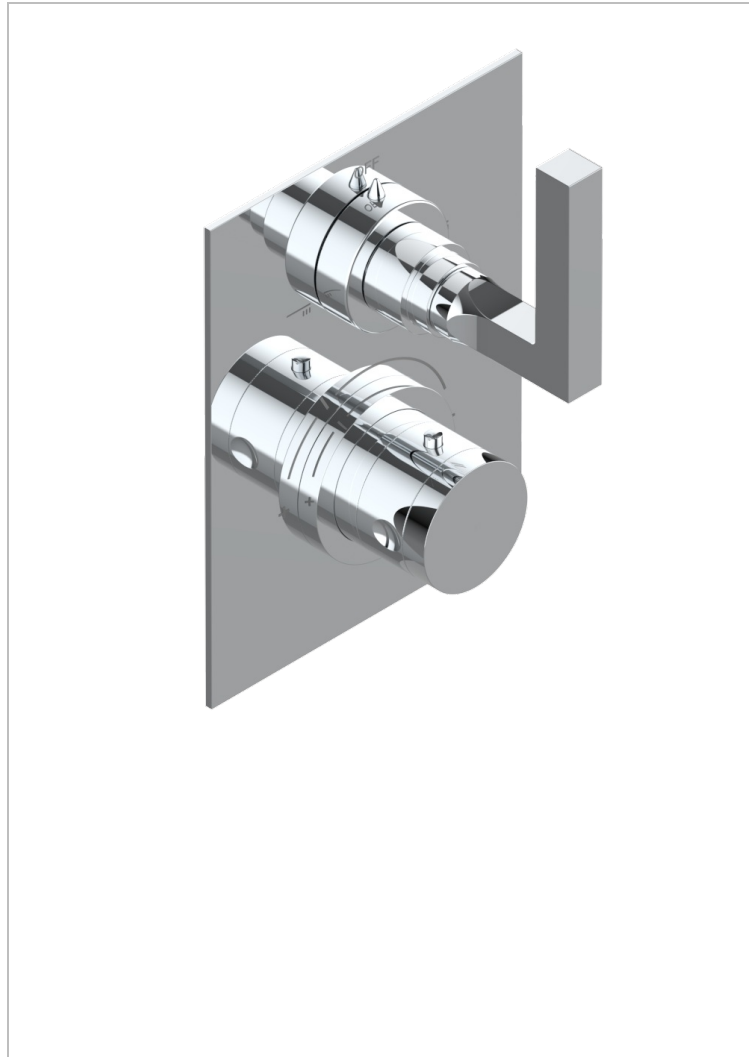

# BELUGA WITH LEVER

G1U-5500BECO31

Thermostatic mixer trim with diverter, 2 Outlets . ITEM codes 5 500AECO . Eco model (laser engraving, plate 3 mm thickness and one style-handle only)

## CHARACTERISTIC

- Beluga with lever
- Thermostatic mixer trim with diverter, 2 Outlets . ITEM codes 5 500AECO . Eco model (laser engraving, plate 3 mm thickness and one style-handle only)