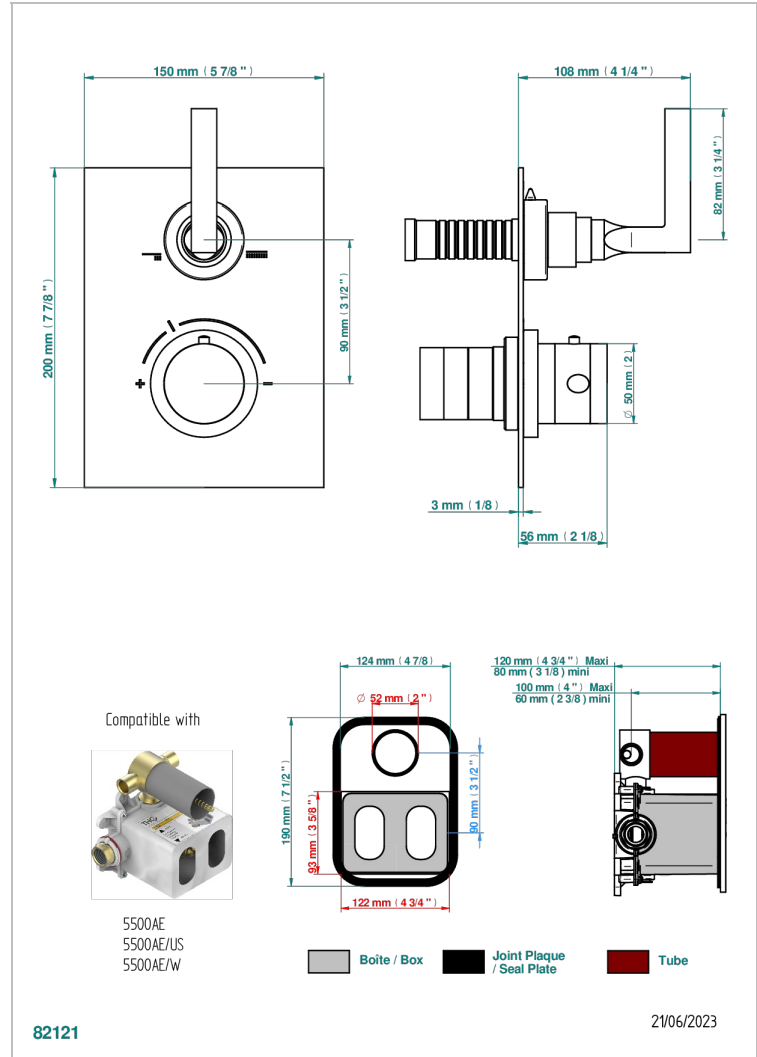

# BELUGA WITH LEVER

G1U-5500BECO31

Thermostatic mixer trim with diverter, 2 Outlets . ITEM codes 5 500AECO . Eco model (laser engraving, plate 3 mm thickness and one style-handle only)

## CHARACTERISTIC

- Beluga with lever
- Thermostatic mixer trim with diverter, 2 Outlets . ITEM codes 5 500AECO . Eco model (laser engraving, plate 3 mm thickness and one style-handle only)