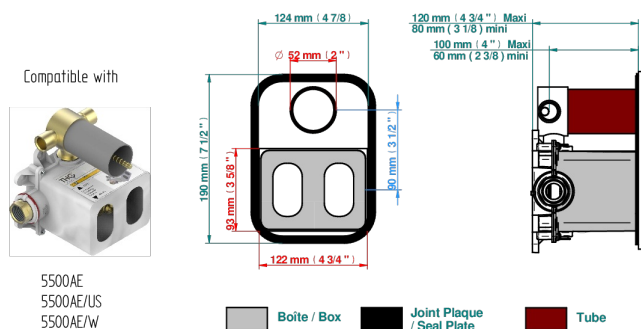

BELUGA C РУКОЯТКАМИ

G1U-5500BECO31

Thermostatic mixer trim with diverter, 2 Outlets . ITEM codes 5 500AECO . Eco model (laser engraving, plate 3 mm thickness and one style-handle only)

THG[®]
PARIS

82121

21/06/2023

ХАРАКТЕРИСТИКИ

- Beluga с рукоятками
- Thermostatic mixer trim with diverter, 2 Outlets . ITEM codes 5 500AECO . Eco model (laser engraving, plate 3 mm thickness and one style-handle only)

ДОСТУПНЫЕ ВАРИАНТЫ ПОКРЫТИЙ