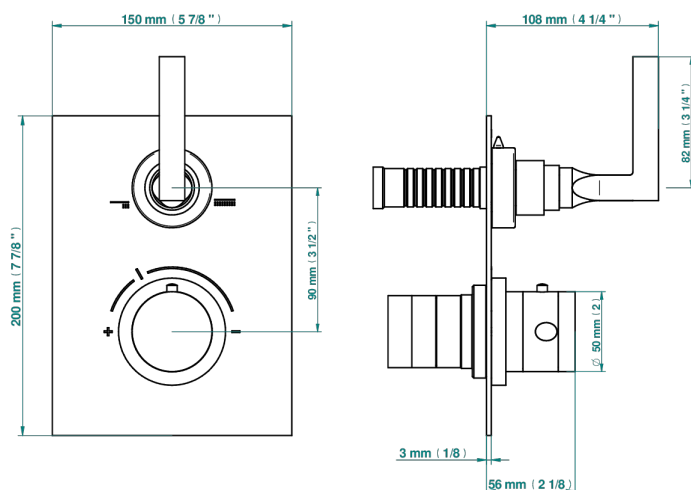

BELUGA C РУКОЯТКАМИ

G1U-5500BECO31

Thermostatic mixer trim with diverter, 2 Outlets . ITEM codes 5 500AECO . Eco model (laser engraving, plate 3 mm thickness and one style-handle only)

THG[®]
PARIS

82121

21/06/2023

ХАРАКТЕРИСТИКИ

- Beluga с рукоятками
- Thermostatic mixer trim with diverter, 2 Outlets . ITEM codes 5 500AECO . Eco model (laser engraving, plate 3 mm thickness and one style-handle only)

ДОСТУПНЫЕ ВАРИАНТЫ ПОКРЫТИЙ