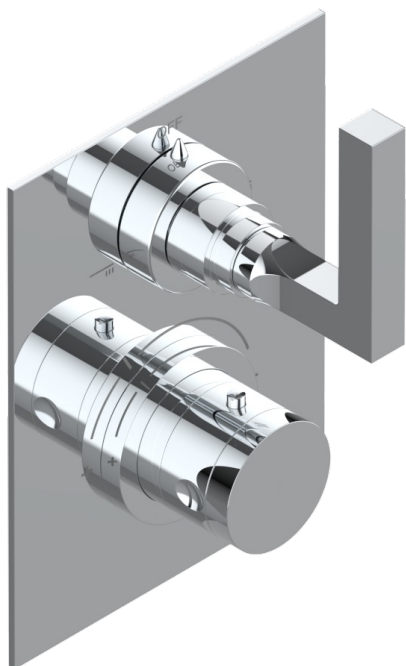

BELUGA C РУКОЯТКАМИ

G1U-5500BECO31

Thermostatic mixer trim with diverter, 2 Outlets . ITEM codes 5 500AECO . Eco model (laser engraving, plate 3 mm thickness and one style-handle only)

THG[®]
PARIS

82121

21/06/2023

ХАРАКТЕРИСТИКИ

- Beluga с рукоятками
- Thermostatic mixer trim with diverter, 2 Outlets . ITEM codes 5 500AECO . Eco model (laser engraving, plate 3 mm thickness and one style-handle only)

ДОСТУПНЫЕ ВАРИАНТЫ ПОКРЫТИЙ