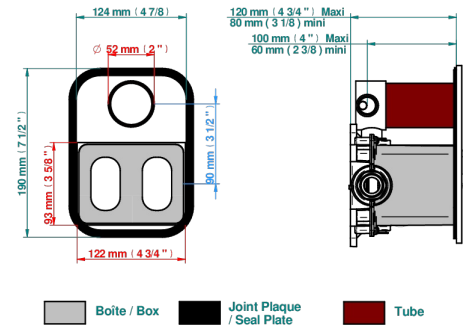

BELUGA WITH LEVER

G1U-5500BECO31

Thermostatic mixer trim with diverter, 2 Outlets . ITEM codes 5 500AECO . Eco model (laser engraving, plate 3 mm thickness and one style-handle only)

Compatible with

5500AE
5500AE/US
5500AE/W

82121

21/06/2023

CHARACTERISTIC

- Beluga with lever
- Thermostatic mixer trim with diverter, 2 Outlets . ITEM codes 5 500AECO . Eco model (laser engraving, plate 3 mm thickness and one style-handle only)