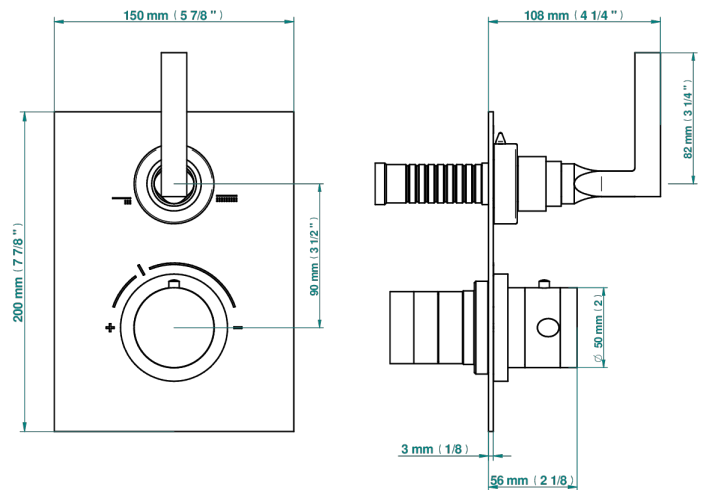

BELUGA WITH LEVER

G1U-5500BECO31

Thermostatic mixer trim with diverter, 2 Outlets . ITEM codes 5 500AECO . Eco model (laser engraving, plate 3 mm thickness and one style-handle only)

Compatible with

5500AE
5500AE/US
5500AE/W

82121

21/06/2023

CHARACTERISTIC

- Beluga with lever
- Thermostatic mixer trim with diverter, 2 Outlets . ITEM codes 5 500AECO . Eco model (laser engraving, plate 3 mm thickness and one style-handle only)