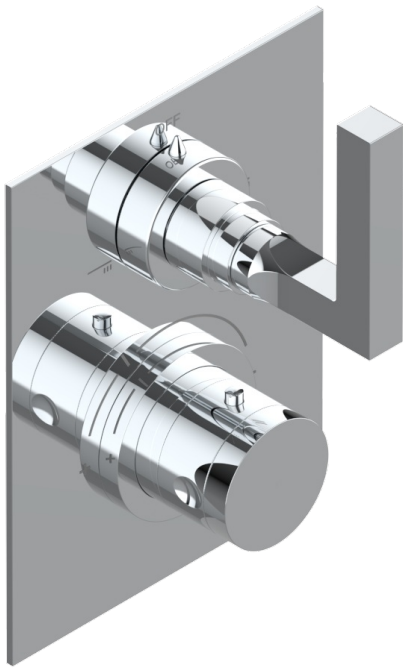

BELUGA WITH LEVER

G1U-5500BECO31

Thermostatic mixer trim with diverter, 2 Outlets . ITEM codes 5 500AECO . Eco model (laser engraving, plate 3 mm thickness and one style-handle only)

Compatible with

5500AE
5500AE/US
5500AE/W

82121

21/06/2023

CHARACTERISTIC

- Beluga with lever
- Thermostatic mixer trim with diverter, 2 Outlets . ITEM codes 5 500AECO . Eco model (laser engraving, plate 3 mm thickness and one style-handle only)