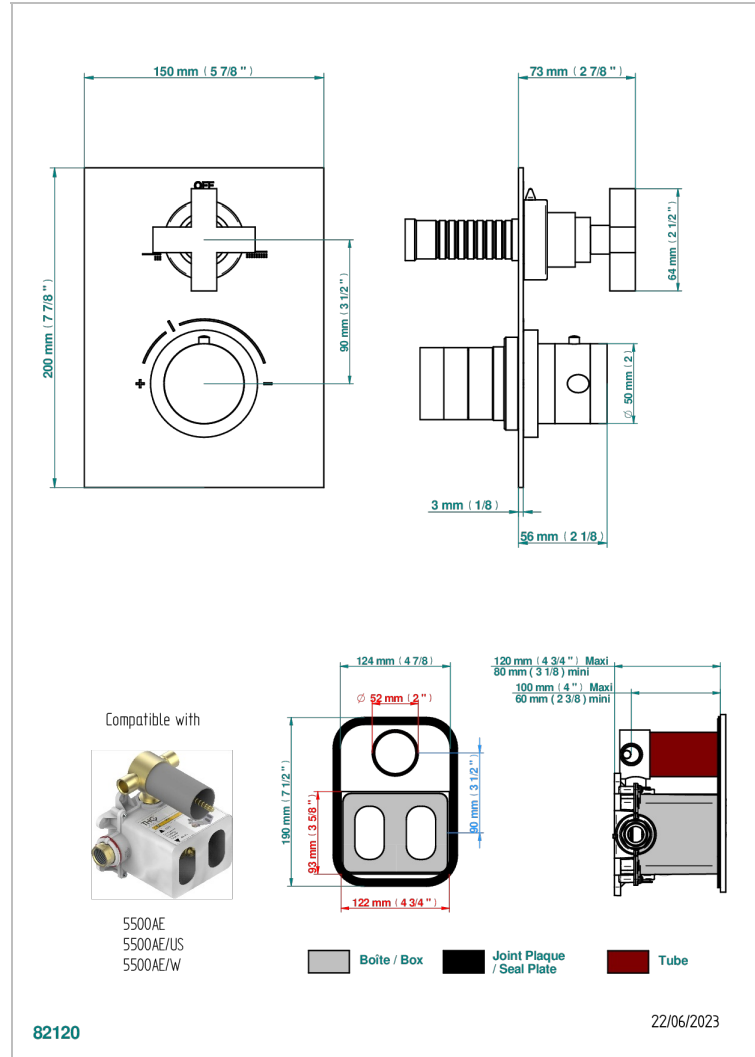

Thermostatic mixer trim with diverter, 2 Outlets . ITEM codes 5 500AECO . Eco model (laser engraving, plate 3 mm thickness and one style-handle only)

ХАРАКТЕРИСТИКИ

- Beluga
- Thermostatic mixer trim with diverter, 2 Outlets . ITEM codes 5 500AECO . Eco model (laser engraving, plate 3 mm thickness and one style-handle only)