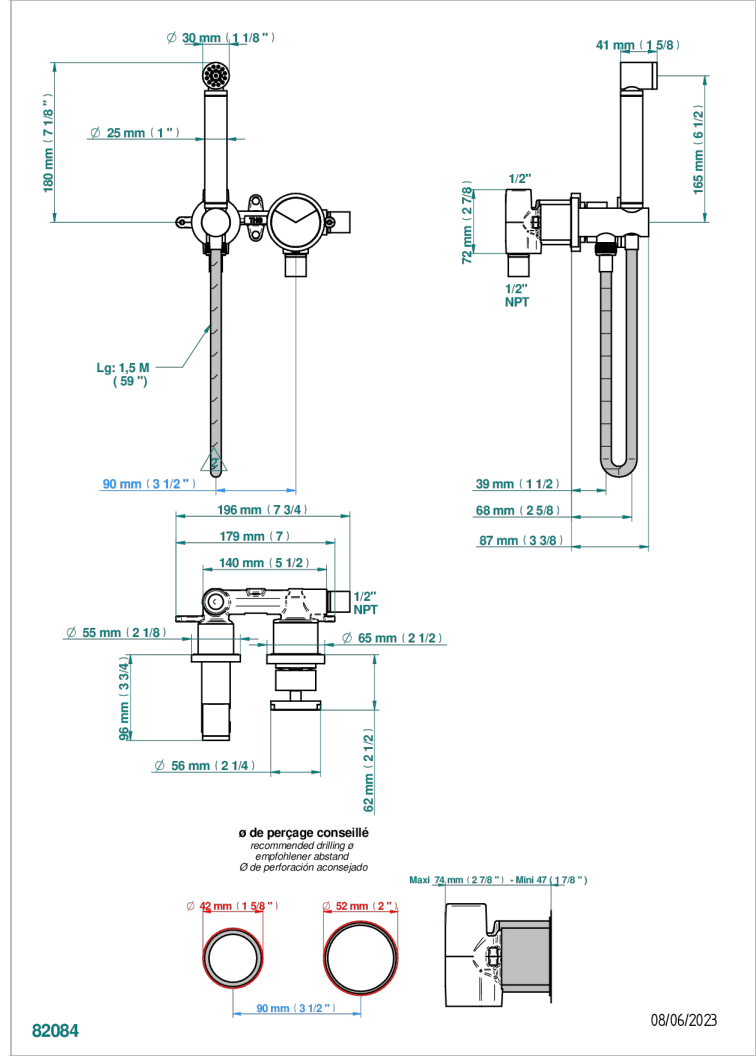

YOKO DELTA HOWLITE

G7W-5840/MUS

Handheld spray bidet with mixing valve, hose, elbow/hook

CHARACTERISTIC

- Yoko Delta Howlite
- Handheld spray bidet with mixing valve, hose, elbow/hook

AVAILABLE FINITIONS

Black ceram - D30
Blush PVD - H62
Brass color PVD - H49
Brown bronze color PVD - F33
Chrome polished - A02
Gold color PVD - H52