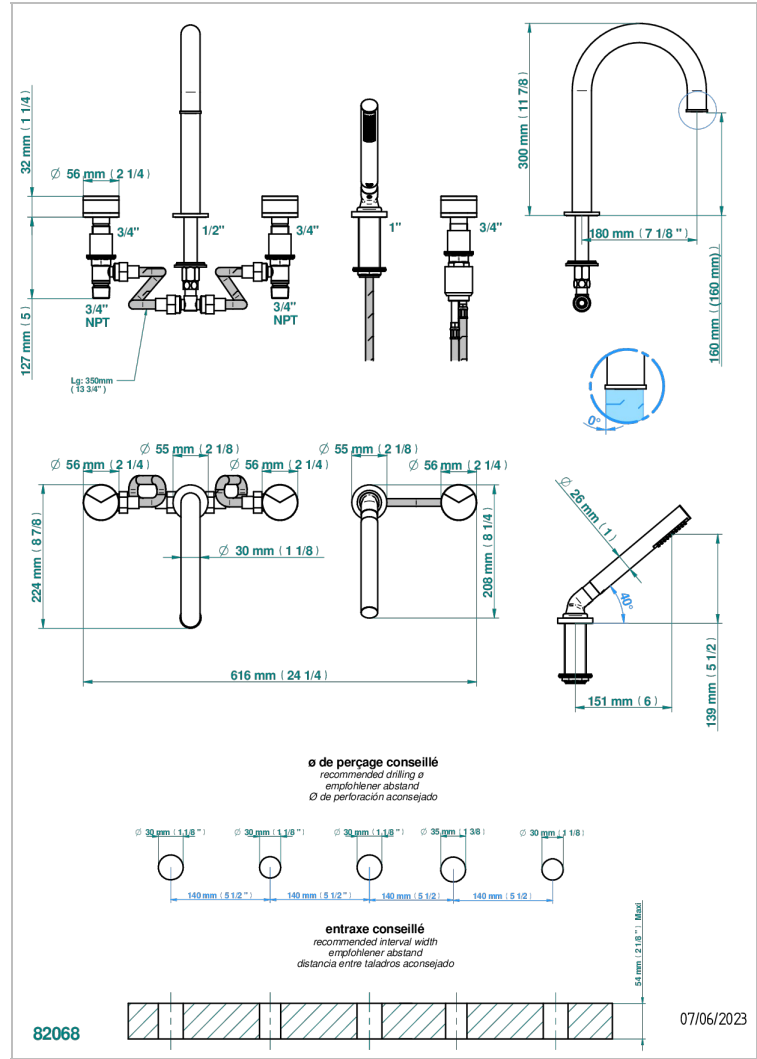

Roman tub set with 2 x 3/4" valves and rim mounted ceramic mixer with progressive cartridge and handshower

CHARACTERISTIC

- Yoko Delta Howlite
- Roman tub set with 2 x 3/4" valves and rim mounted ceramic mixer with progressive cartridge and handshower