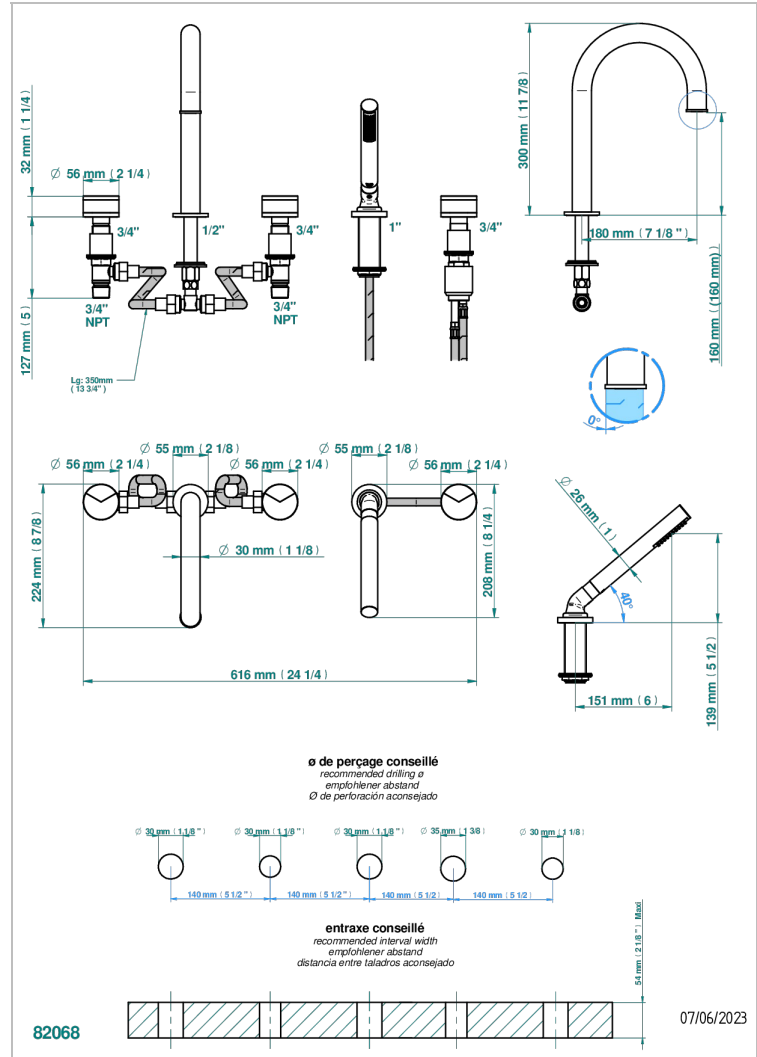

YOKO DELTA HOWLITE

G7W-1132SG

THG
PARIS

5-hole bath/shower mixer with super goliath spout, 2 x 3/4" valves, and rim mounted handshower supplied by progressive cartridge mixer

CHARACTERISTIC

- Yoko Delta Howlite
- 5-hole bath/shower mixer with super goliath spout, 2 x 3/4" valves, and rim mounted handshower supplied by progressive cartridge mixer