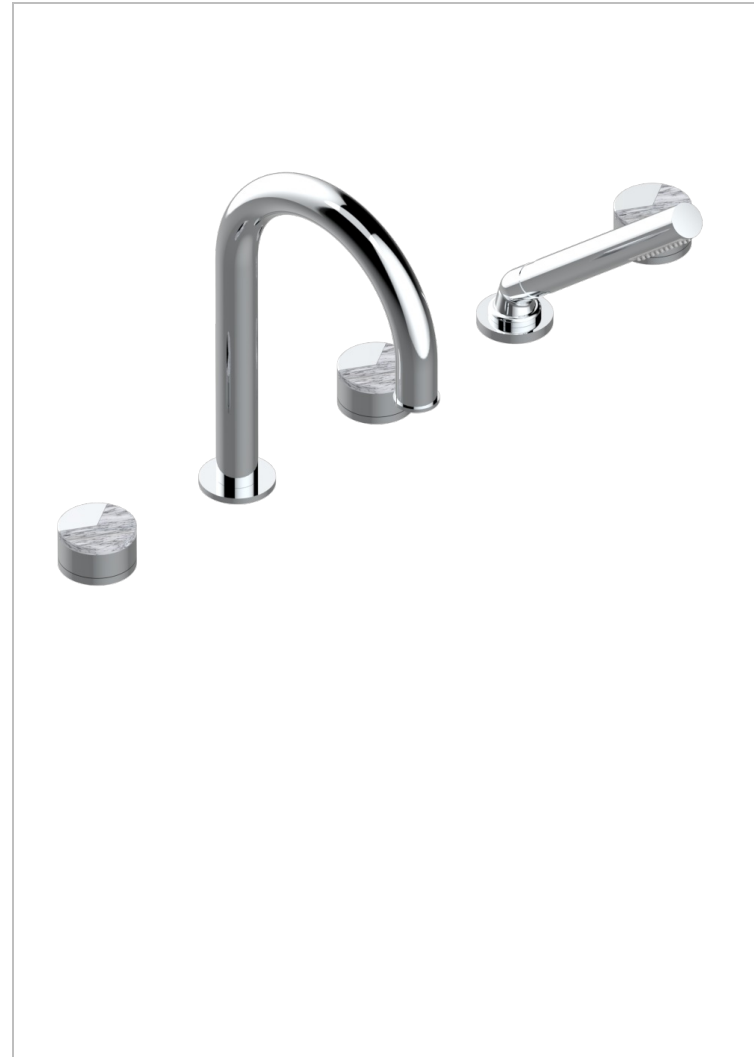

YOKO DELTA HOWLITE

G7W-1132SG

THG
PARIS

5-hole bath/shower mixer with super goliath spout, 2 x 3/4" valves, and rim mounted handshower supplied by progressive cartridge mixer

CHARACTERISTIC

- Yoko Delta Howlite
- 5-hole bath/shower mixer with super goliath spout, 2 x 3/4" valves, and rim mounted handshower supplied by progressive cartridge mixer

AVAILABLE FINITIONS

Antique nickel - H28
Black ceram - D30
Blush PVD - H62
Brass color PVD - H49
Brown bronze color PVD - F33
Gold color PVD - H52

Graphite PVD - H64
Lacquered light bronze - D01
Matt Umber PVD - H67
Matt blush PVD - H60
Matt brass color PVD - H50
Matt brown bronze color PVD - F34

Matt chrome - C02
Matt gold - F07
Matt gold color PVD - H53
Matt graphite PVD - H65
Matt nickel (color finish) - C01
Matt nickel color PVD - H56

Natural smoked Brass - A13
Nickel color PVD - H55
Polished chrome (color finish) - A02
Polished gold (color finish) - F01
Polished nickel - B01
Soft gold - F30

Soft matt gold - F31
Umber PVD - H66