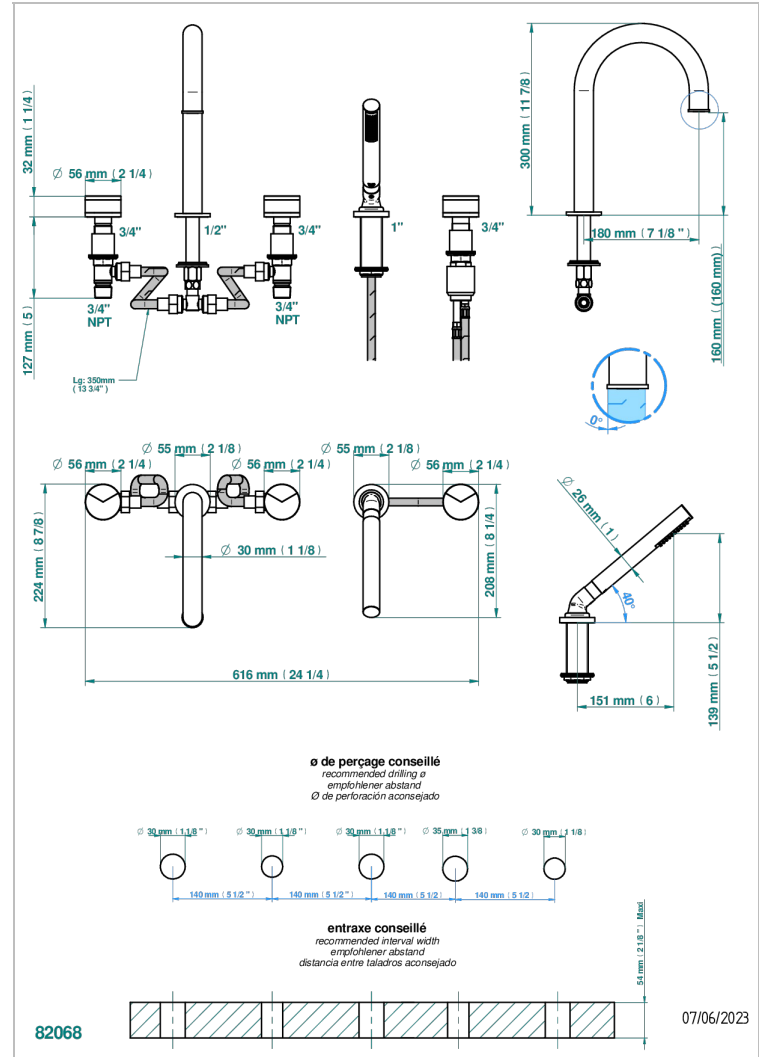

YOKO DELTA HOWLITE

G7W-1132SG

THG
PARIS

5-hole bath/shower mixer with super goliath spout, 2 x 3/4" valves, and rim mounted handshower supplied by progressive cartridge mixer

CHARACTERISTIC

- Yoko Delta Howlite
- 5-hole bath/shower mixer with super goliath spout, 2 x 3/4" valves, and rim mounted handshower supplied by progressive cartridge mixer