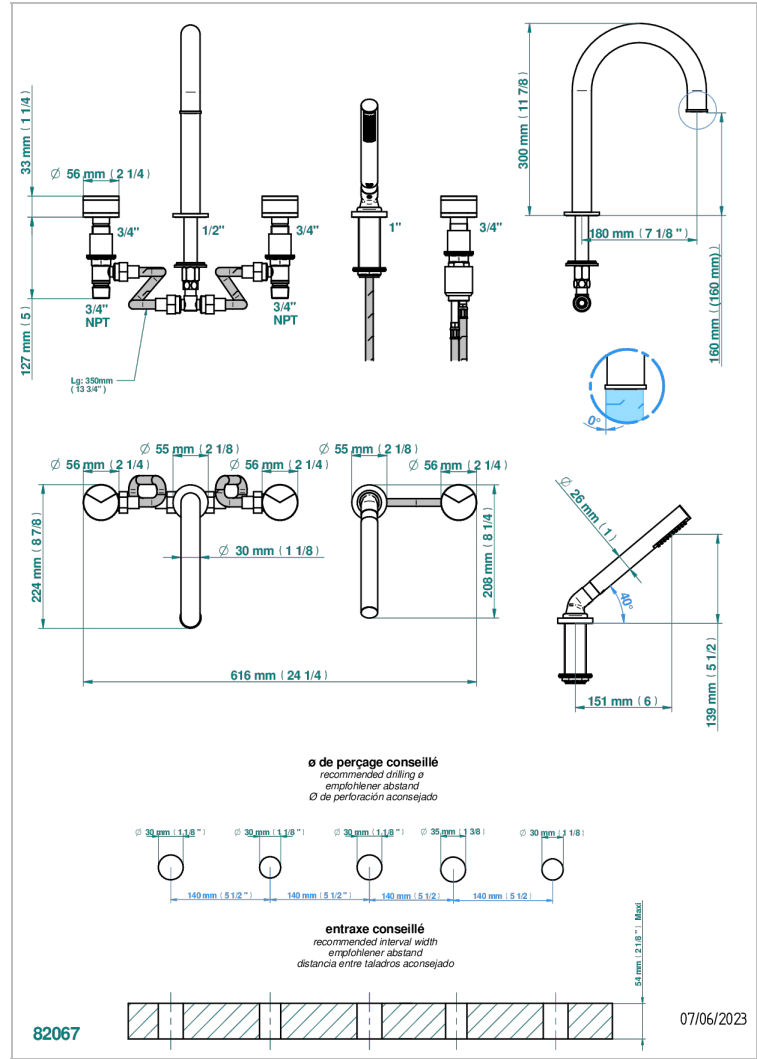

Roman tub set with 2 x 3/4" valves and rim mounted ceramic mixer with progressive cartridge and handshower

CHARACTERISTIC

- Yoko Delta
- Roman tub set with 2 x 3/4" valves and rim mounted ceramic mixer with progressive cartridge and handshower